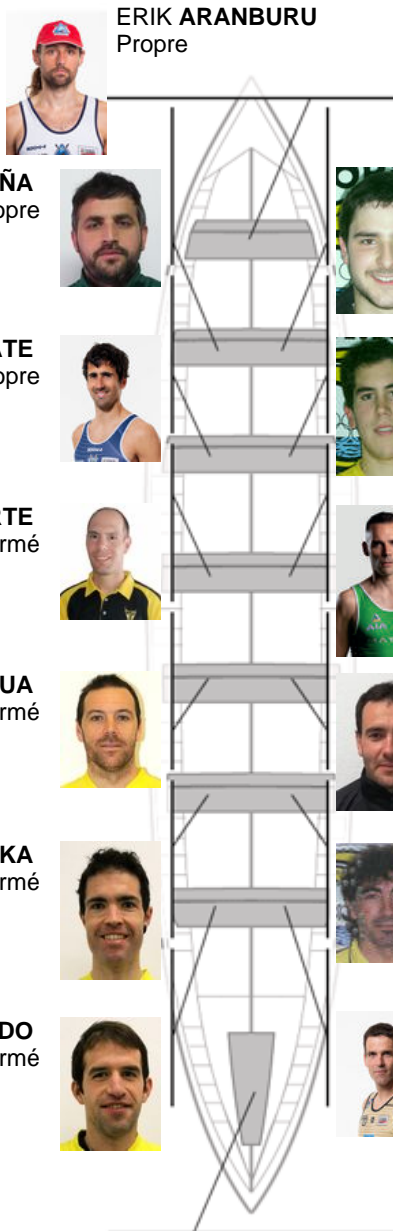

Club	Temp	Dif	%	Points
12	ORIO ORIALKI	21:26,80	00:56.94	104.62%	1

Image not found or type unknown

Jose Luis Agirre Coach
Jose Luis Agirre

Délegué
RAMON ALKAIN ECEIZA

Firma y sello

Supleánts

Remeur
~~IMANOL MUJIKA~~
Propre

ERIK ARANBURU
Propre

ANDONI PEÑA
Propre

IMANOL MUJIKA
Formé

MIKEL AZKARATE
Non propre

HODEI ALCORTA
Formé

MANUEL LASARTE
Formé

JON LIZARRALDE
Non propre

OIER AIZPURUA
Formé

ARITZ ETXEBESTE
Formé

IÑIGO MUJIKA
Formé

IÑIGO ARRUTI
Formé

JOSU INDO
Formé

UNAI ETXEBERRIA
Formé

AITOR CARRILLO
Propre

Formé:9

Prope: 3

Non prope: 2