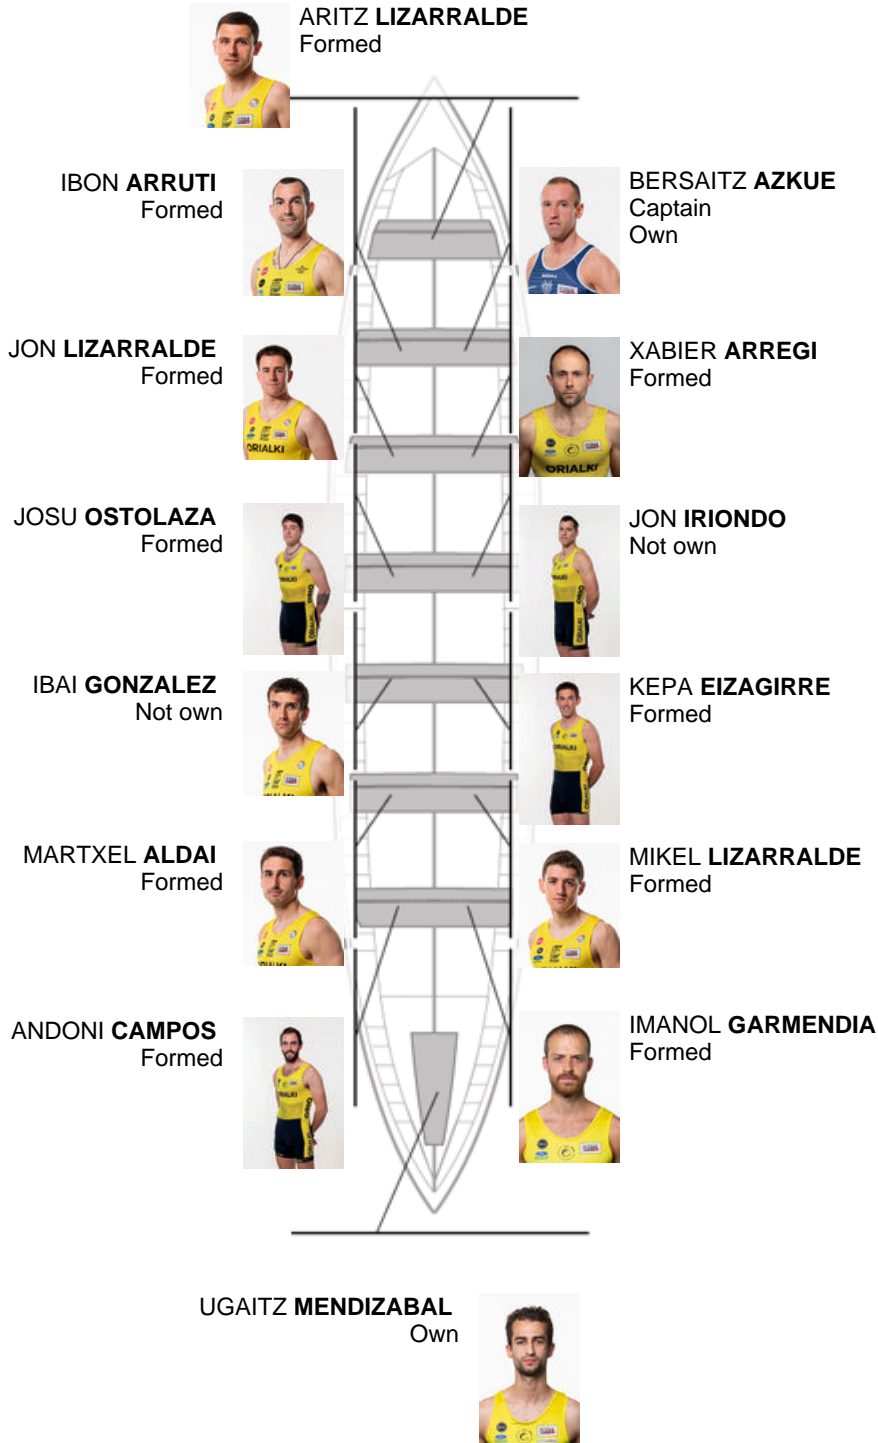

07-04-2021 / V. Bandeira Cidade da Coruña (J2) - Scoring

	Club	Time	Dif.	%	Points
3	ORIO ORIALKI	20:49,64	00:10.46	100.84%	10

Coach
JON
SALSAMENDI

Delegate
IOSU
ESNAOLA ATXEGA

Firma y sello

Subtitutes

Rower
~~KEBITZ~~
~~ERIZABLAGA~~
Not own