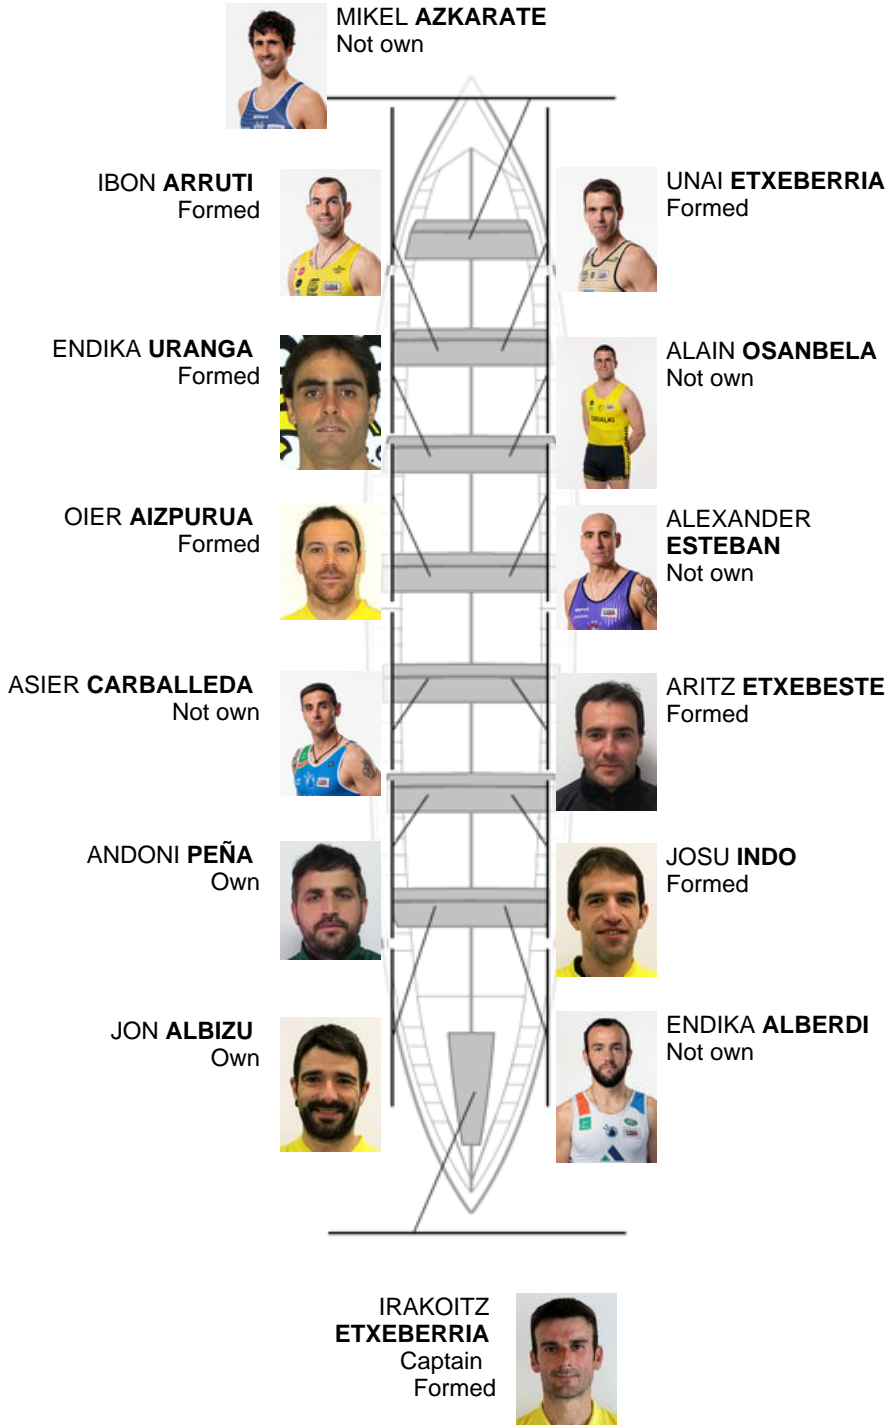

| | Club | Time | Dif. | % | Points |
|---|--------------|----------|------|---------|--------|
| 1 | ORIO ORIALKI | 19:54,16 | | 100.00% | 12 |

Coach
IGOR
MAKAZAGA

Delegate
IÑAKI
AROSTEGI

Firma y sello

Subtitutes

Rower
~~MAKAZAGA~~
~~MAKAZAGA~~
IÑAKI MAKAZAGA
Notmed

Formed: 7
Own: 2
Not own: 5