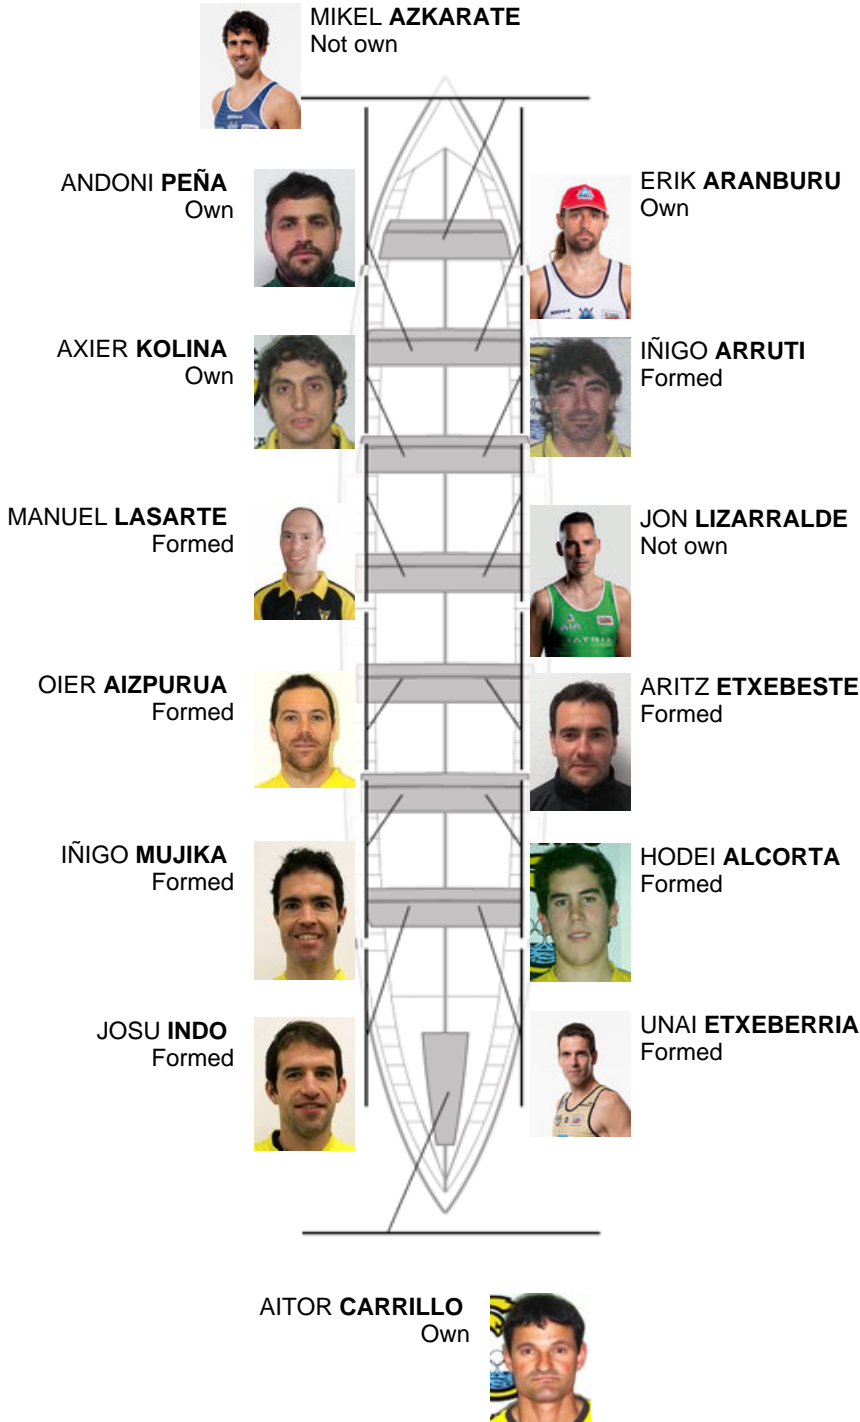

08-21-2011 / II Bandera Iberdrola - Scoring

	Club	Time	Dif.	%	Points
12	ORIO ORIALKI	20:08,72	00:36.38	103.10%	1

Image not found or type unknown

Jose Luis Agirre Coach
Jose Luis Agirre

Delegate
Luis Javier Amenabar

Firma y sello

Subtitutes

Rower
~~OSNOL~~
~~MONZORCA~~
Eotmed

Formed:8
Own: 4
Not own: 2