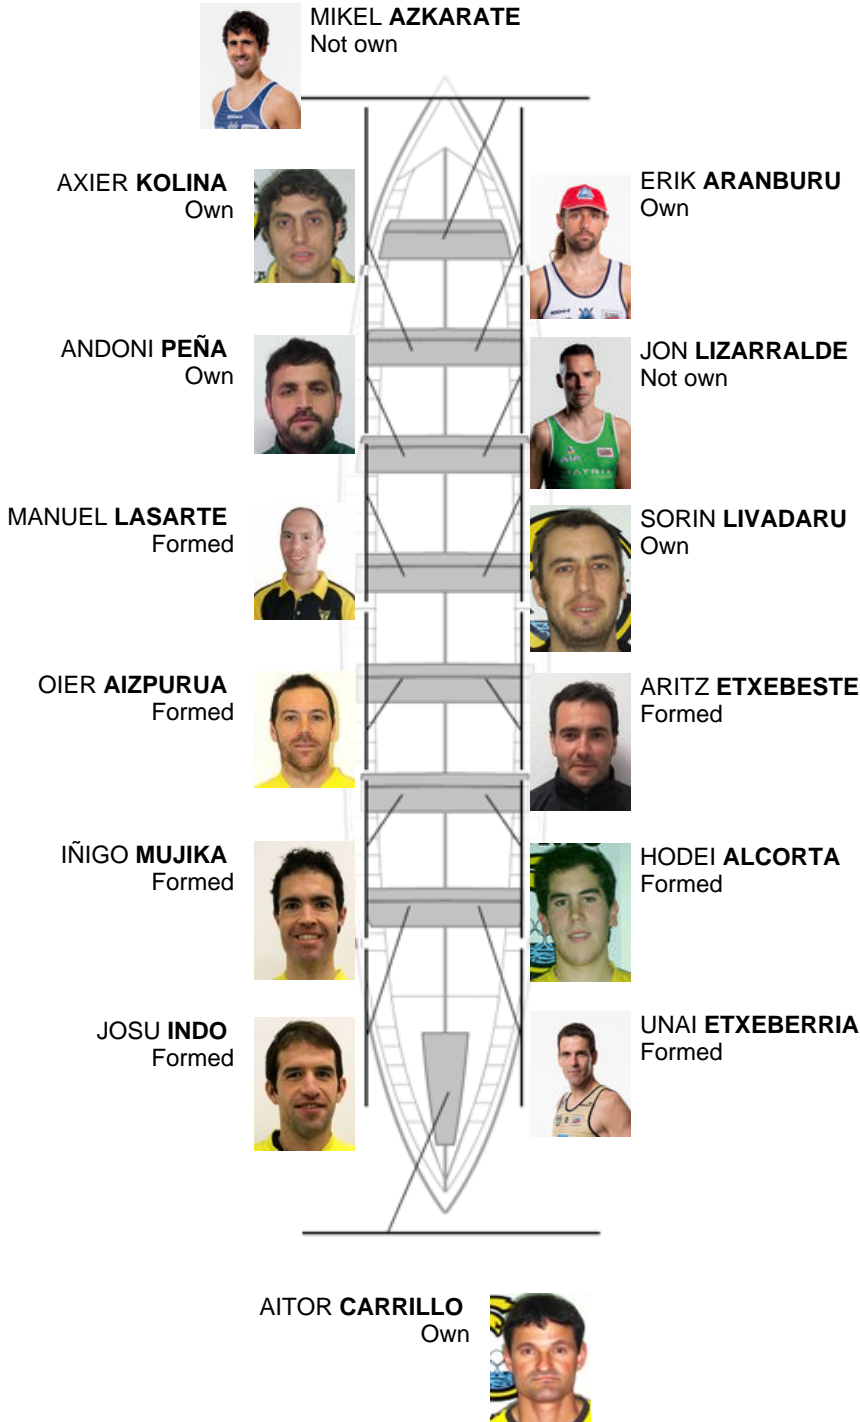

08-20-2011 / Hondarribiko XXIV. Ikurriña - GP Mapfre - Scoring

	Club	Time	Dif.	%	Points
12	ORIO ORIALKI	20:28,34	00:52.16	104.43%	1

Image not found or type unknown
 Jose Luis Agirre Coach
 Jose Luis Agirre

Delegate
 LINO CARRERA

Firma y sello

Subtitutes

Rower
 MIKEL AZKARATE
 Not own

Formed: 7
 Own: 5
 Not own: 2