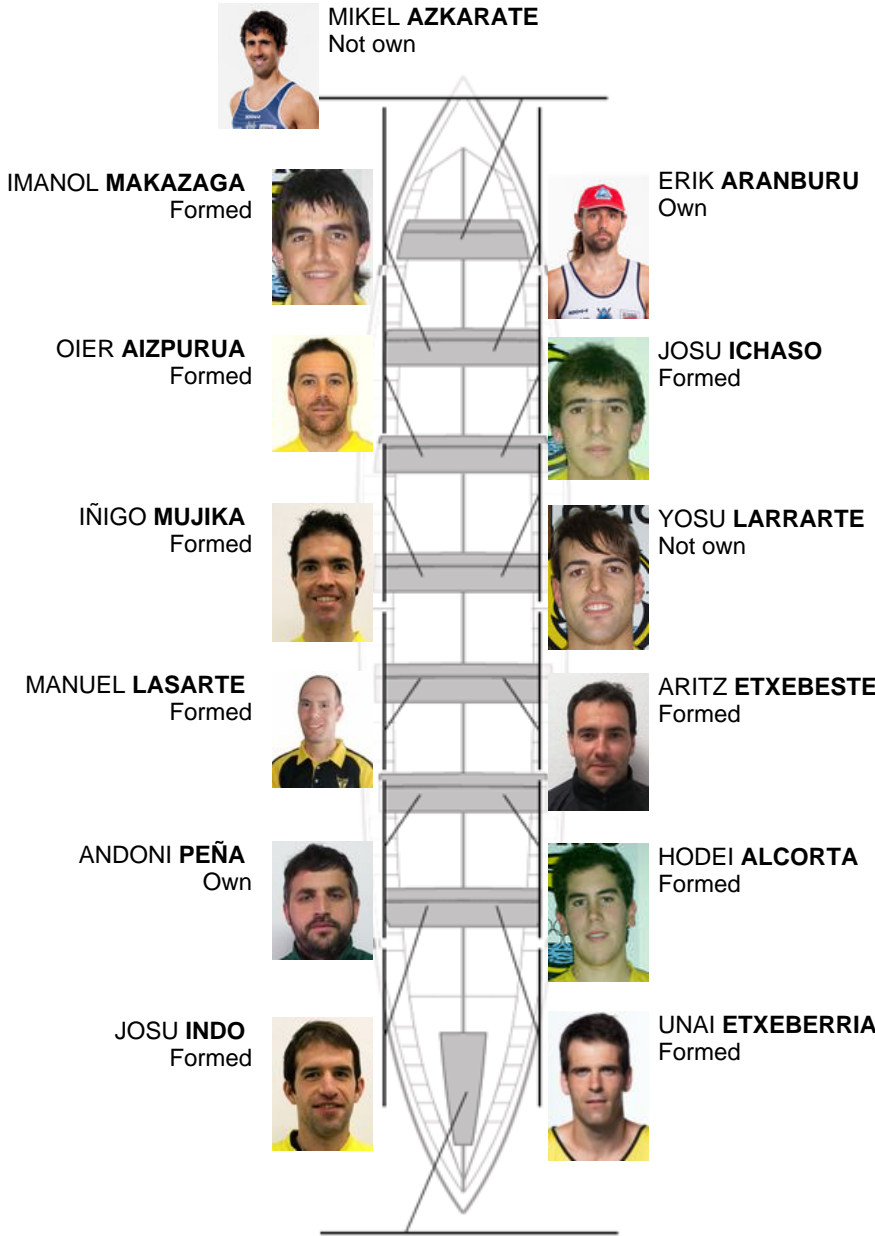

07-23-2011 / Pasaiko Portu Berriaren I. Bandera - Scoring

	Club	Time	Dif.	%	Points
12	ORIO ORIALKI	20:13,44	00:37.10	103.15%	1

Image not found for type: unknown
 Jose Luis Agirre Coach
 Jose Luis Agirre

Delegate
 Luis Javier Amenabar

Firma y sello

Subtitutes

Rower
 SORER KIZABARUDE
 Not own

AITOR CARRILLO
Own

Formed:9
 Own: 3
 Not own: 2