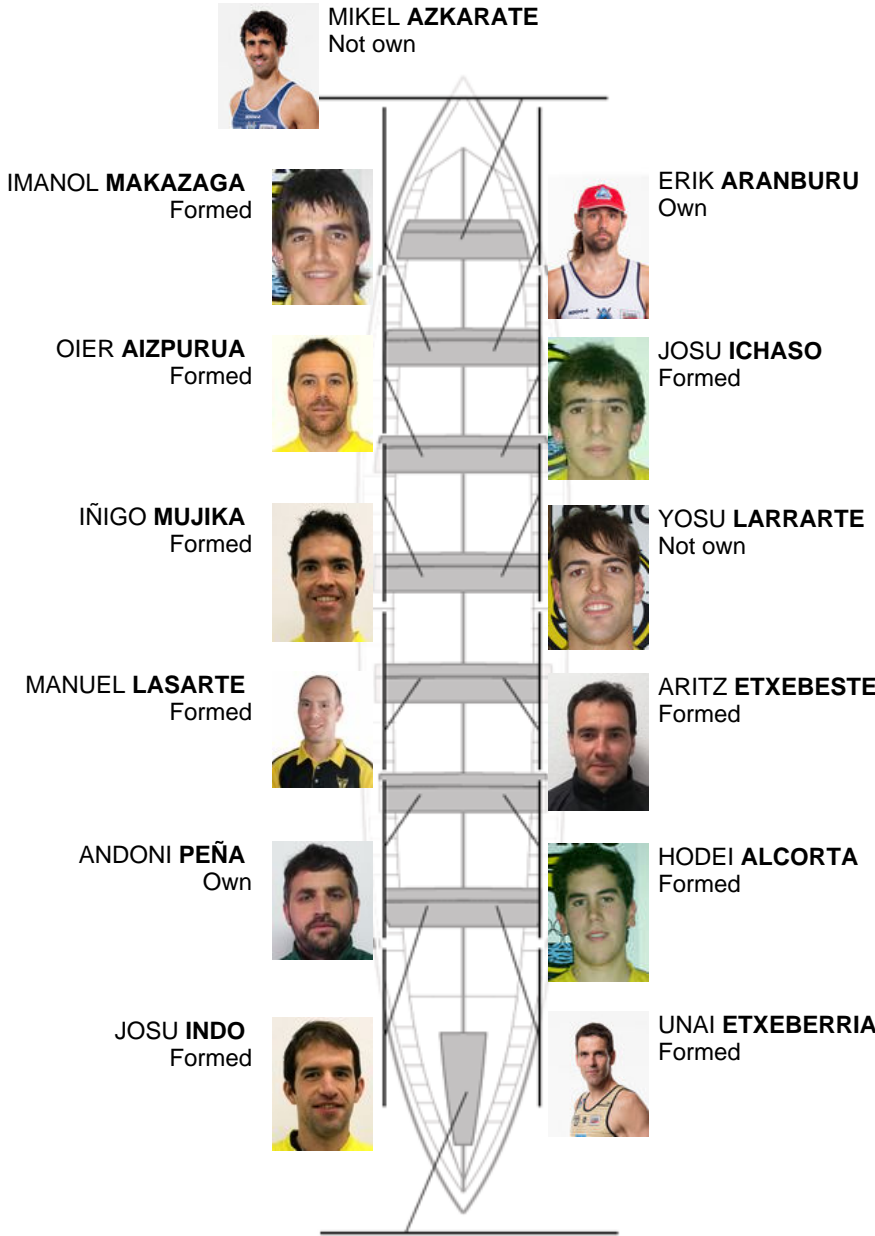

07-23-2011 / Pasaiko Portu Berriaren I. Bandera - Scoring

	Club	Time	Dif.	%	Points
12	ORIO ORIALKI	20:13,44	00:37.10	103.15%	1

Image not found for type: unknown  
 Jose Luis Agirre Coach  
 Jose Luis Agirre

Delegate  
 Luis Javier Amenabar

Firma y sello

Subtitutes

Rower  
 SORER KIZABARUDE  
 Not own

AITOR CARRILLO  
Own

Formed:9  
 Own: 3  
 Not own: 2