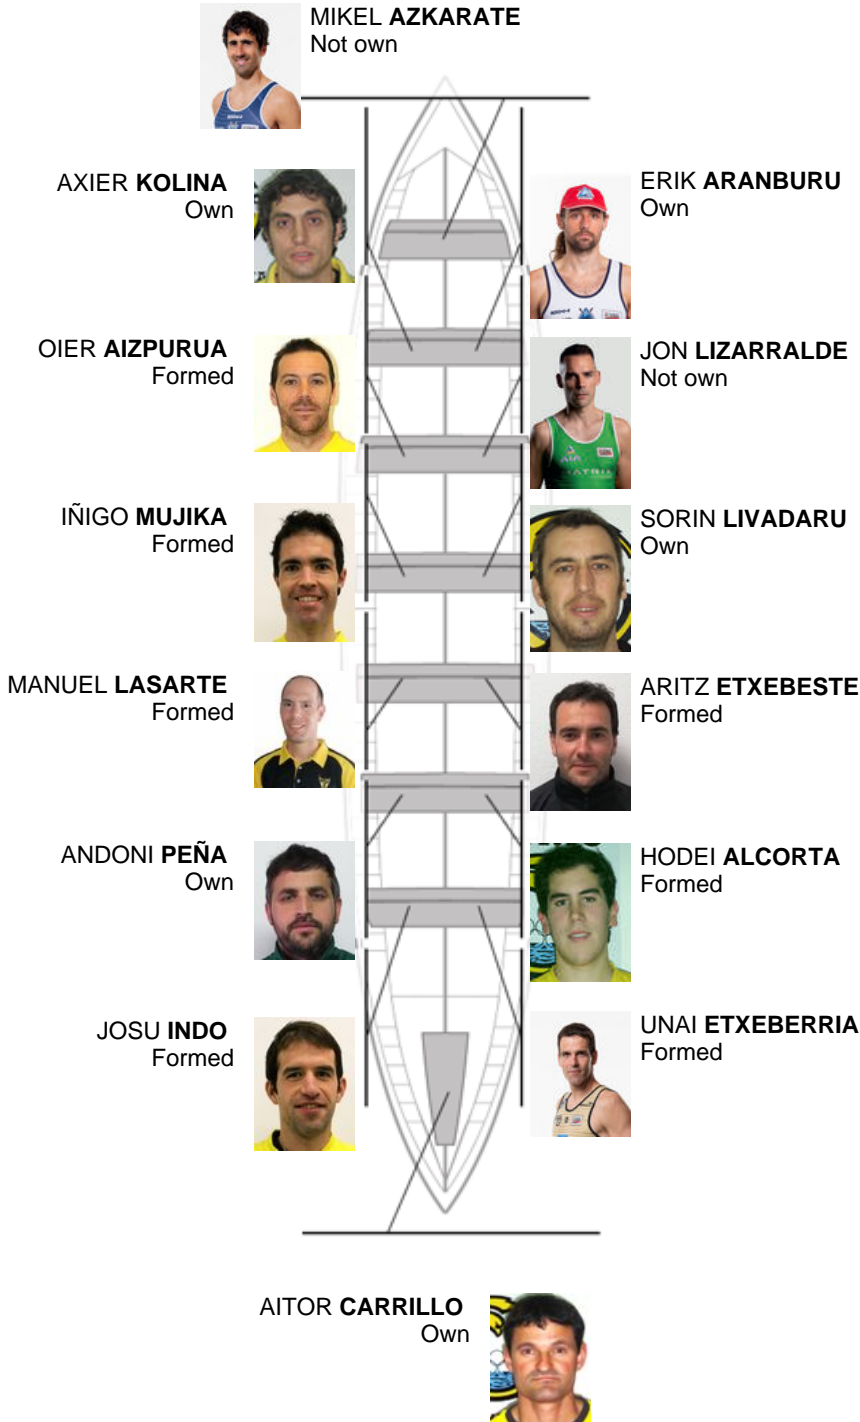

|   | Club         | Time     | Dif.     | %       | Points |
|---|--------------|----------|----------|---------|--------|
| 8 | ORIO ORIALKI | 19:47,86 | 00:25.96 | 102.23% | 5      |

Image not found or type unknown  
 Jose Luis Agirre Coach  
 Jose Luis Agirre

Delegate  
 LINO CARRERA

Firma y sello

**Subtitutes**

Rower  
 ROSENDO MARRAZENA  
 Not used

**Formed: 7**  
**Own: 5**  
**Not own: 2**