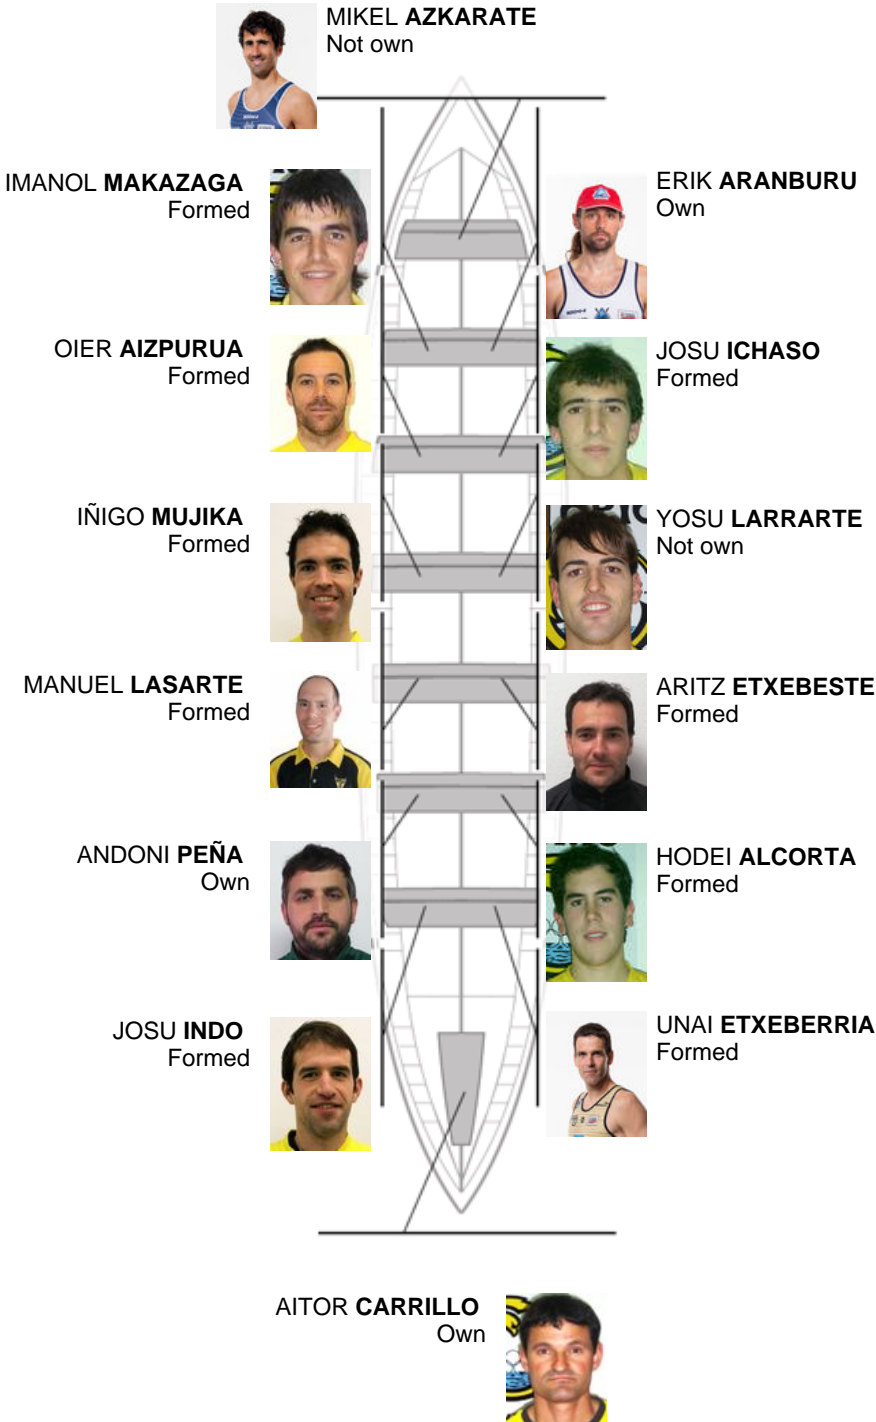

Image not found or type unknown  
 Jose Luis Agirre Coach  
 Jose Luis Agirre

Delegate  
 LINO CARRERA

Firma y sello

Subtitutes

Rower  
 BENIGNO KORTA  
 Not own

Formed:9  
 Own: 3  
 Not own: 2