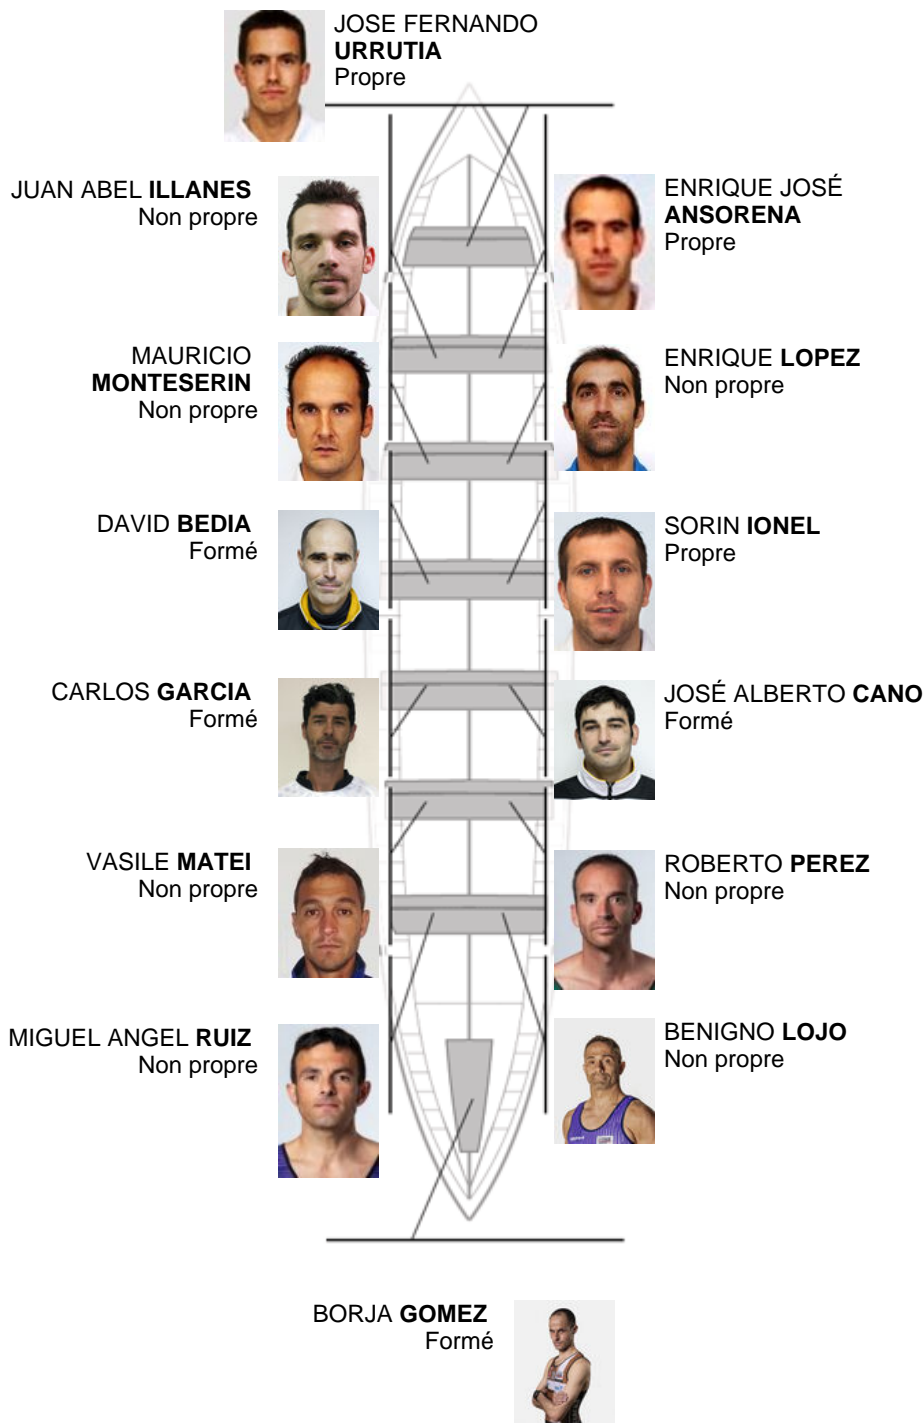

Club	Temp	Dif	%	Points
4	SDR PEDREÑA	20:39,78	00:09.92	100.80%	9

Enrique Lopez Martinez

Coach

Enrique

Lopez Martinez

Délegué

EZEQUIEL

GUEVARA

Firma y sello

Supleánts

Remeur

~~ANGEL~~

~~SERRADILLA~~

SERRADILLA

Non prope

Non prope

Formé:4

Prope: 3

Non prope: 7