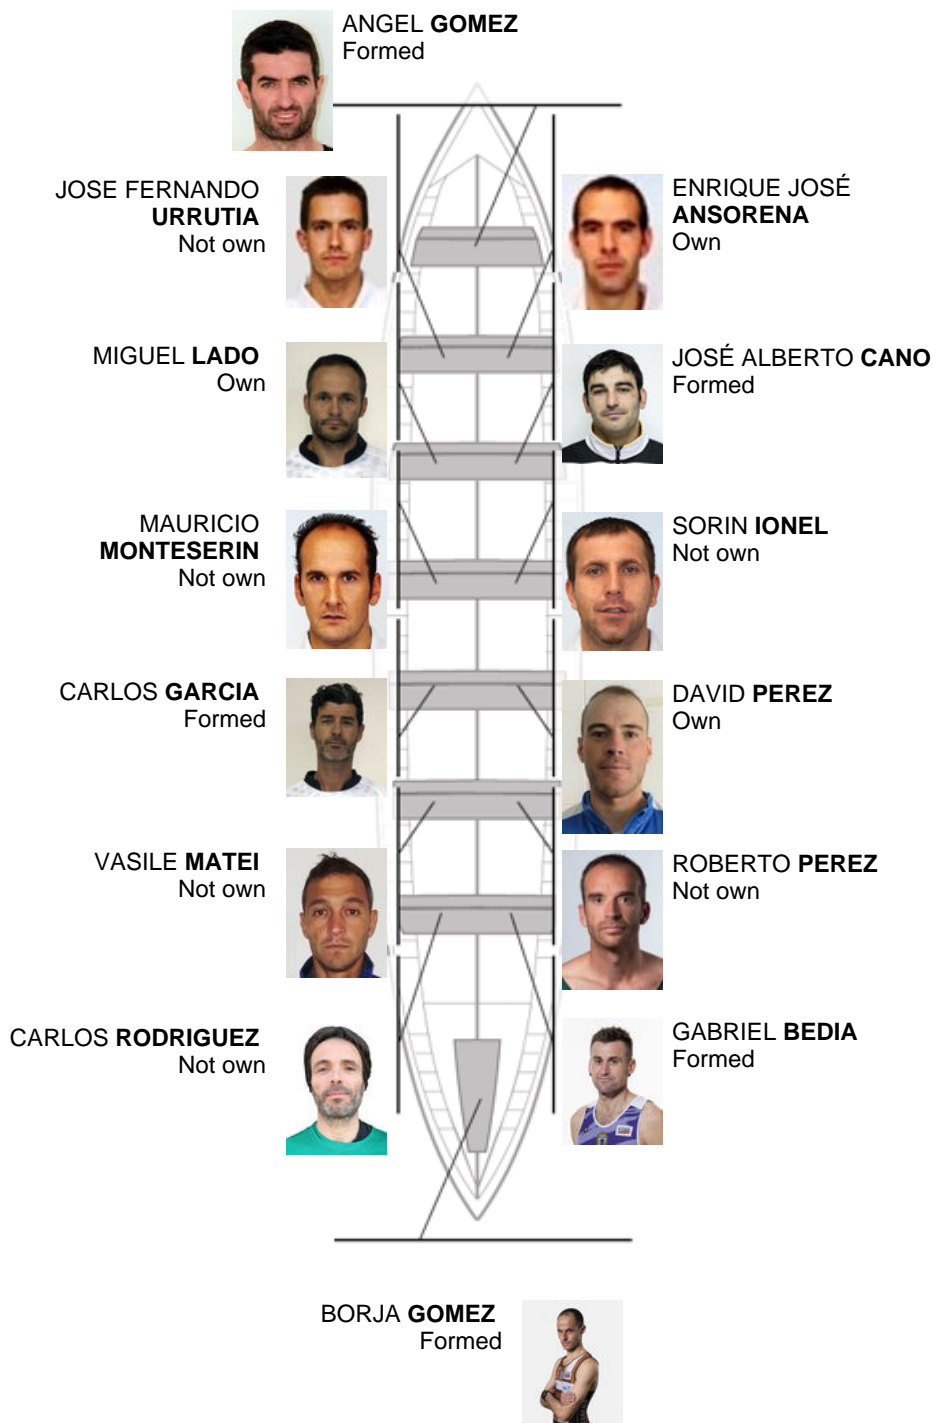

	Club	Time	Dif.	%	Points
7	SDR PEDREÑA	19:51,52	00:19.54	101.66%	6

Coach
Angel
Gomez Bedia

Delegate
CALIXTO
PRESMANES

Firma y sello

Subtitutes

Rower
DAVID BIEBRO
Not own

Formed:5
Own: 3
Not own: 6