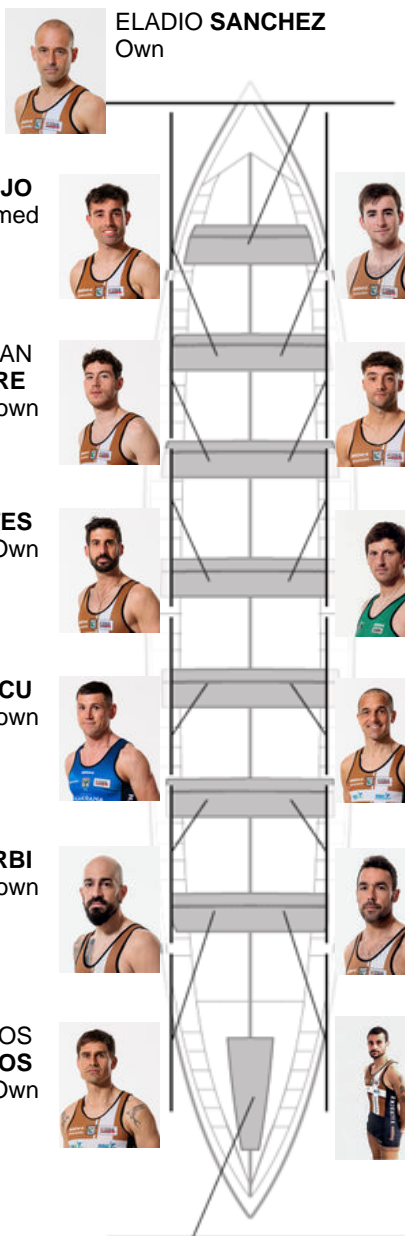

	Club	Time	Dif.	%	Points
5	ZIERBENA BAHIAS DE BIZKAIA	20:43,24	00:29.04	102.39%	8

Coach
DANIEL
PEREZ

Delegate
JOSE LUIS
HERRERIAS
ELOSEGUI

Firma y sello

Subtitutes

Ripper
RIPPER
RIPPER

Riptroch

BORJA GOMEZ
Captain
Own