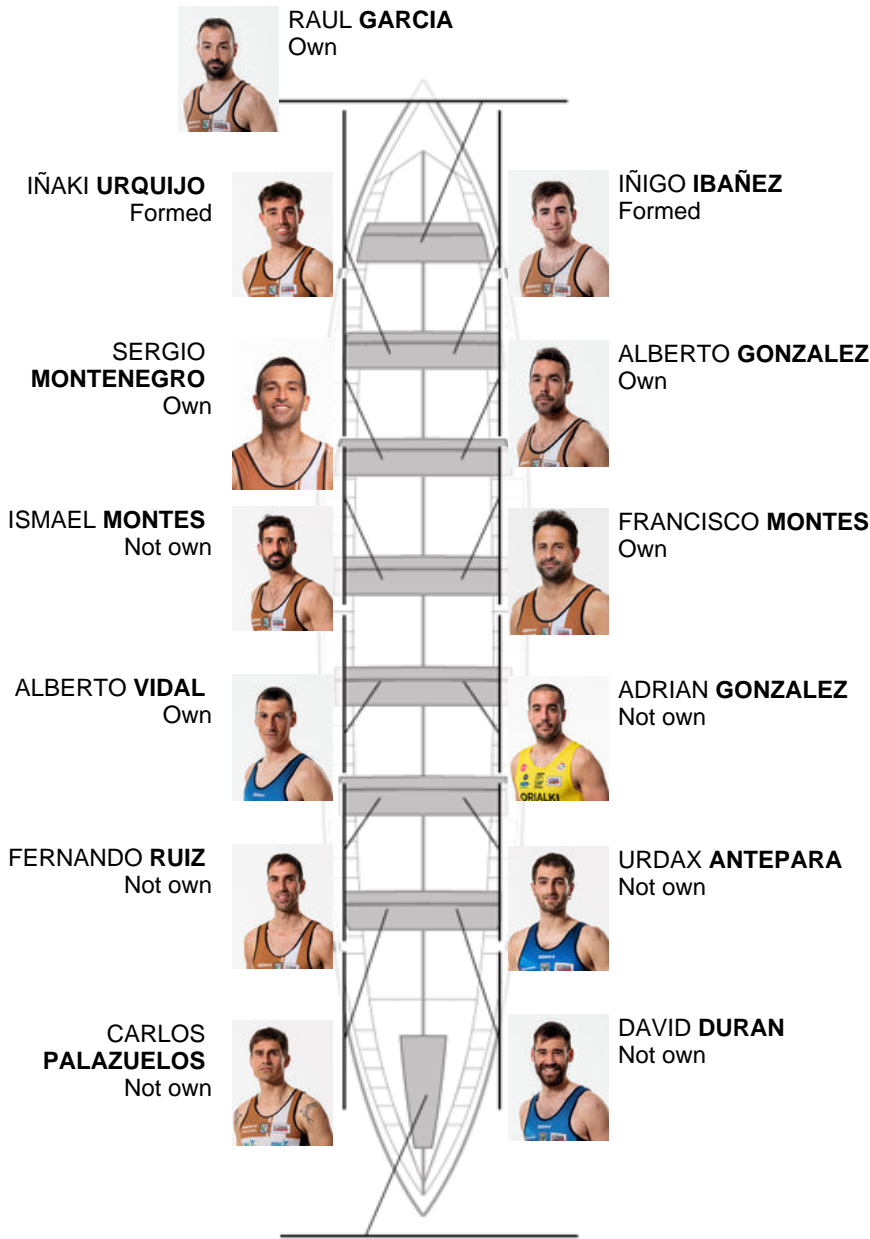

09-17-2022 / Bermeo Hiriko XL Ikurriña-BTWC Bermeo Tuna World Capital SN - Scoring

	Club	Time	Dif.	%	Points
4	ZIERBENA BAHIAS DE BIZKAIA	21:01,76	00:34.44	102.80%	9

Coach
JON
ELORTEGI

Delegate
JOSE LUIS
HERRERIAS
ELOSEGUI

Firma y sello

Subtitutes

Ripper
~~BARROS~~
~~SANZ~~
Not own

AITOR LAZKANO
Captain
Formed

Formed:3
Own: 5
Not own: 6