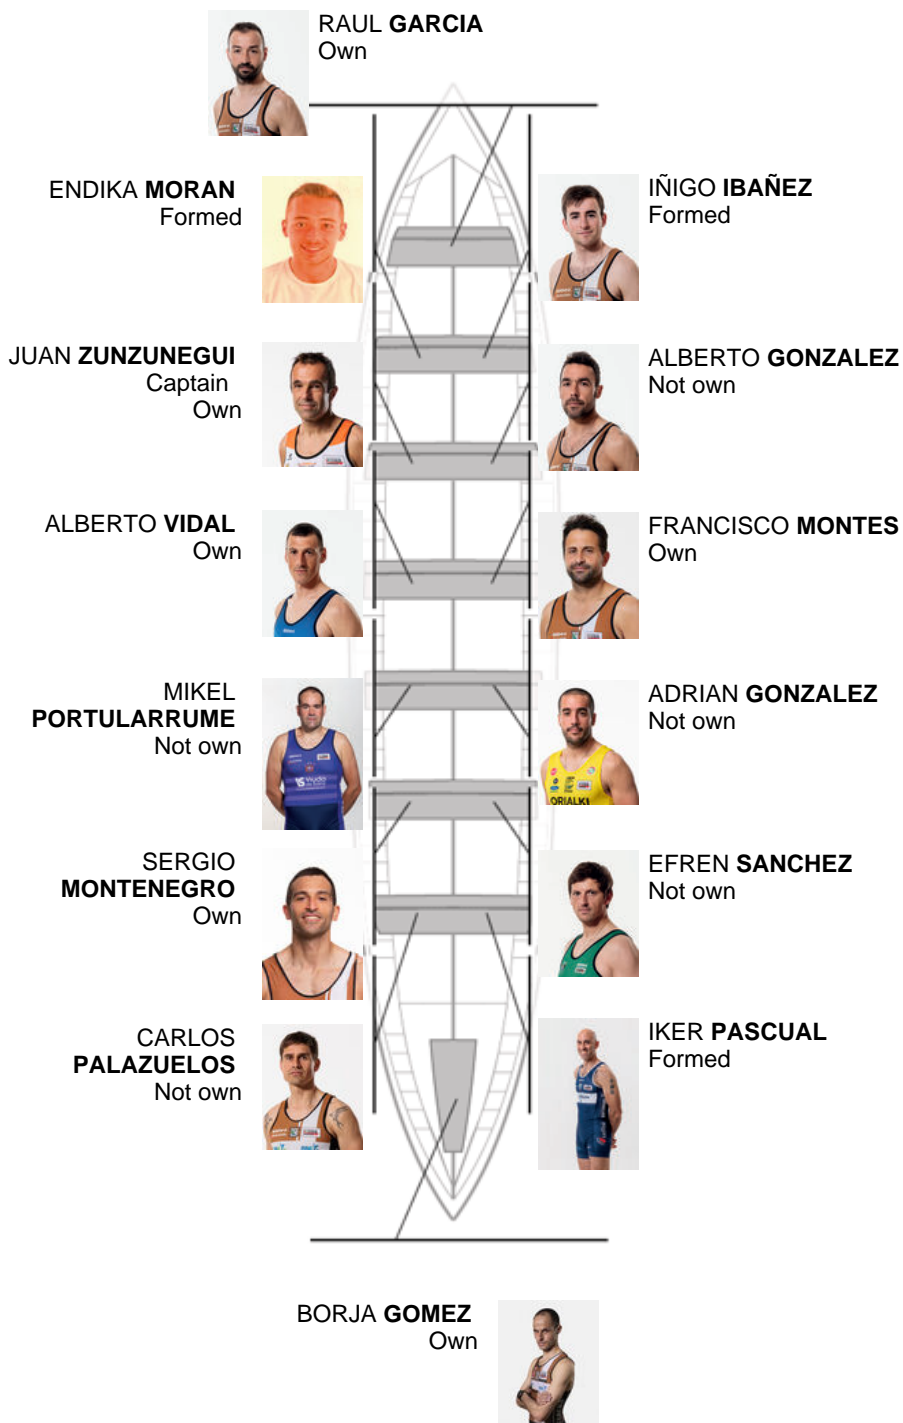

	Club	Time	Dif.	%	Points
4	ZIERBENA BAHIAS DE BIZKAIA	19:44,46	00:09.66	100.82%	9

Coach  
JUAN  
ZUNZUNEGI

Delegate  
JOSE MANUEL  
ORTIZ TAJADA

Firma y sello

### Subtitutes

Rober  
ALVAREZ  
SANCHEZ  
Botmed

Formed:3  
Own: 6  
Not own: 5