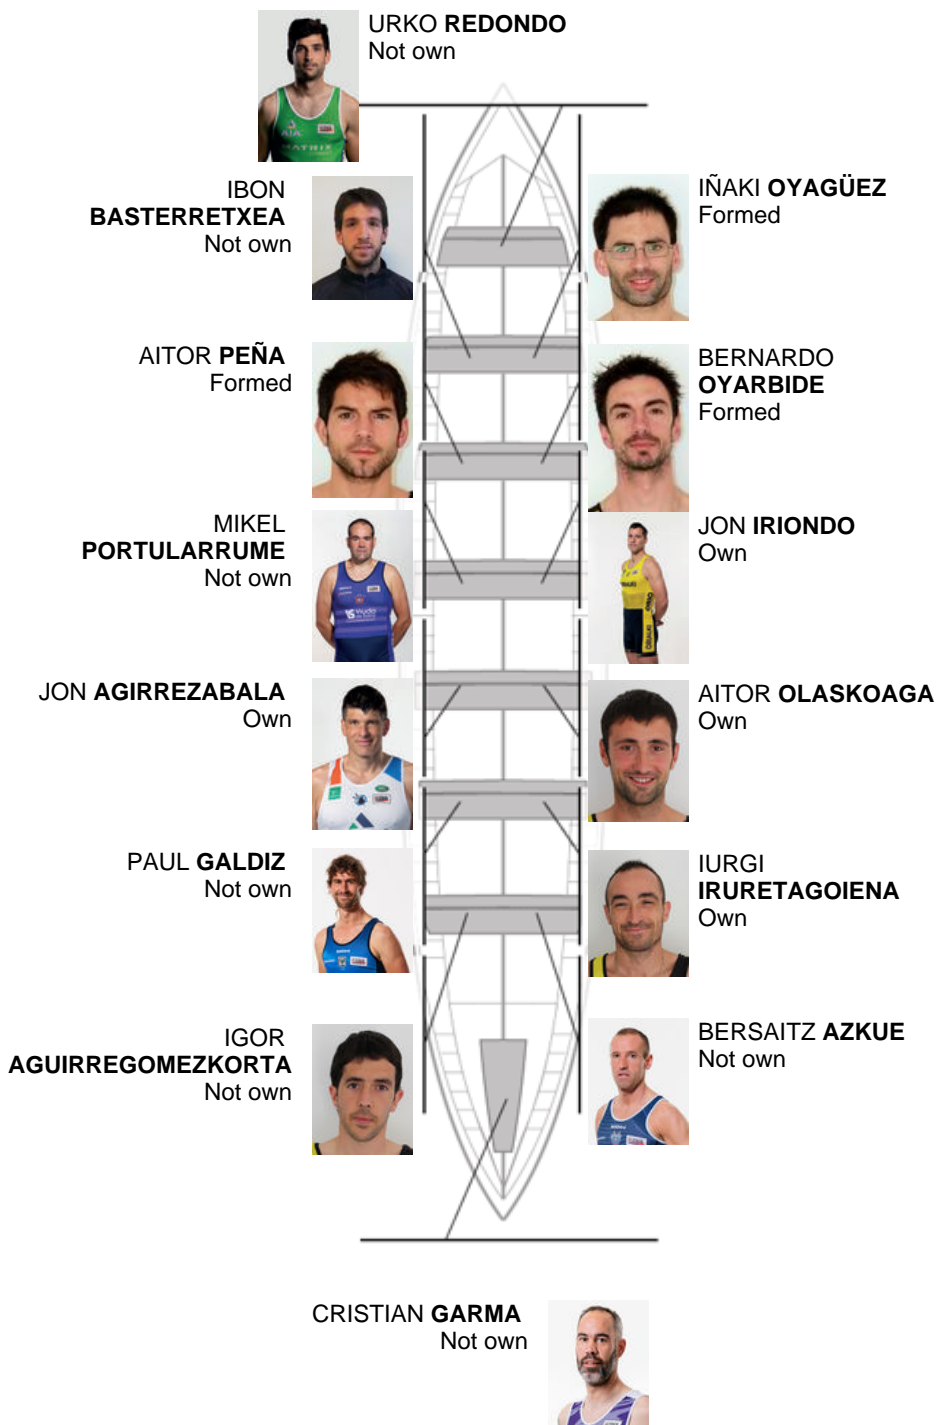

	Club	Time	Dif.	%	Points
5	PORTUGALETE EULEN	19:39,12	00:22.52	101.94%	8

Coach
JOXEAN
OLASKOAGA
BALERDI

Delegate
KARLOS
GANDYO

Firma y sello

Subtitutes

Rower
~~BERNARDO~~
GABRIEL OLASKOAGA
~~OLASKOAGA~~

Formed:3
Own: 4
Not own: 7