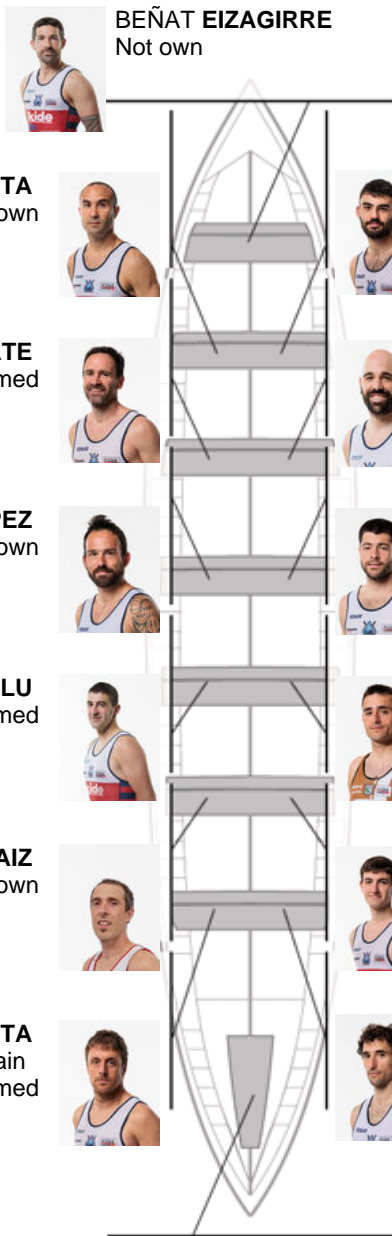

	Club	Time	Dif.	%	Points
6	ONDARROA KIDE	20:08,68	00:29.08	102.46%	7

Coach
IÑAKI
ERRASTI

Delegate
JOKIN
ARRASATE

Firma y sello

Subtitutes

Blipper
~~IKER INCHAURTIETA~~
~~IKER MURGIONDO~~
SUBSTITUCIONETA

Notmed

XANET GIMENO
Formed

Formed:6

Own: 2

Not own: 6