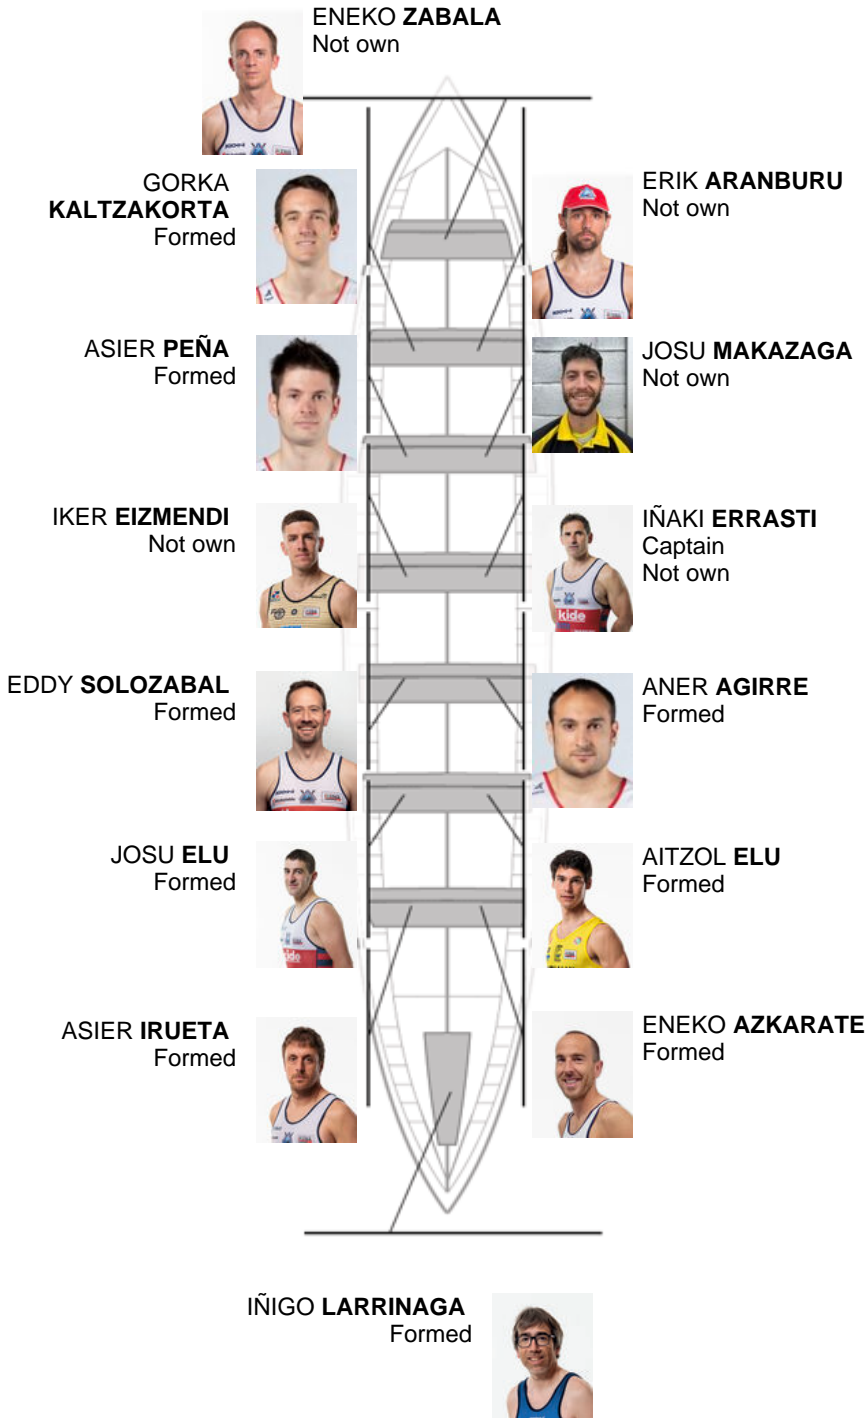

	Club	Time	Dif.	%	Points
9	ONDARROA KIDE	20:01,64	00:37.92	103.25%	4

Coach
IÑAKI
ERRASTI

Delegate
JON
BURGAÑA
MANCISIDOR

Firma y sello

Subtitutes

Blipper
~~NEKOR~~
~~ERRASTI~~
Not own

Formed:9
Own:
Not own: 5