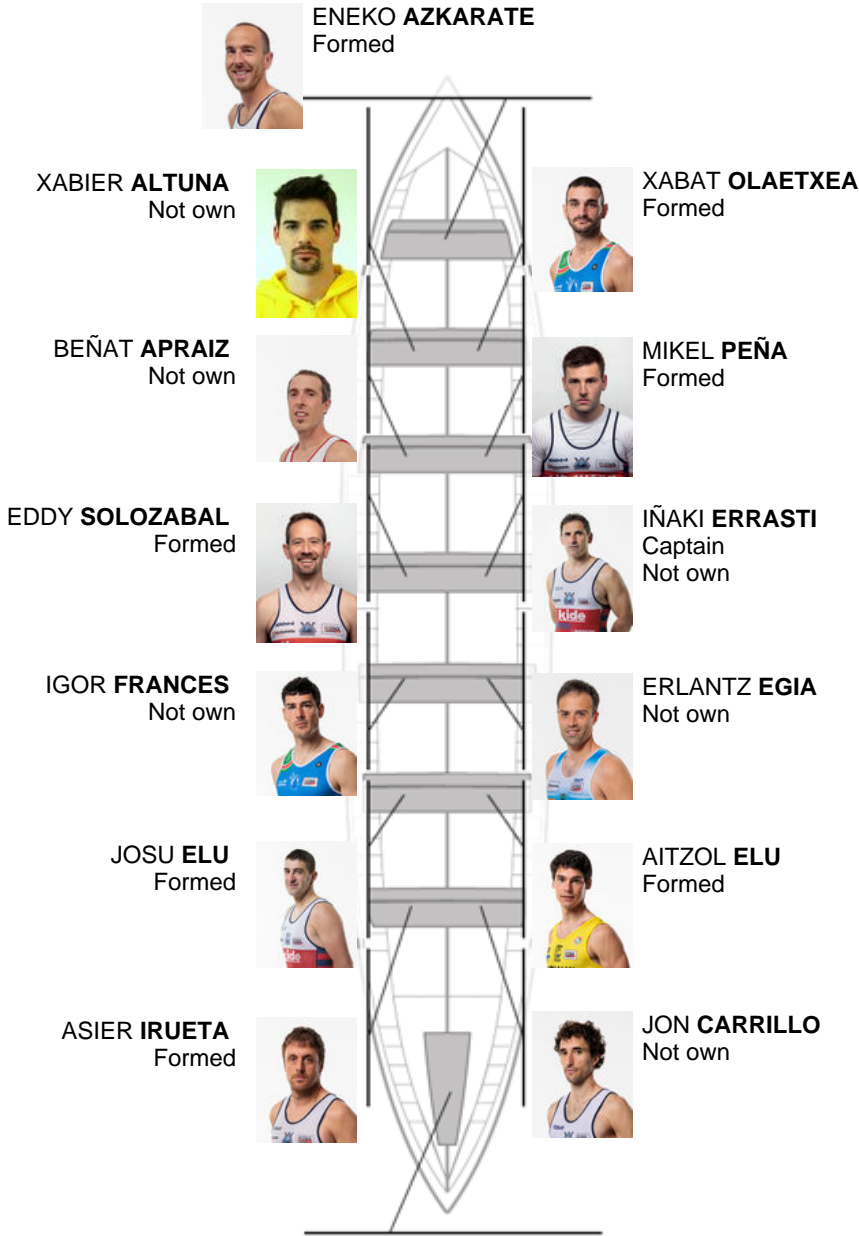

	Club	Time	Dif.	%	Points
7	ONDARROA KIDE	20:32,60	00:52.51	104.44%	6

Coach
IÑAKI
ERRASTI

Delegate
GORKA
ELORDI

Firma y sello

Subtitutes

Rower
~~SAKON~~
~~BEÑARTE~~
Not used

Formed:8
Own:
Not own: 6