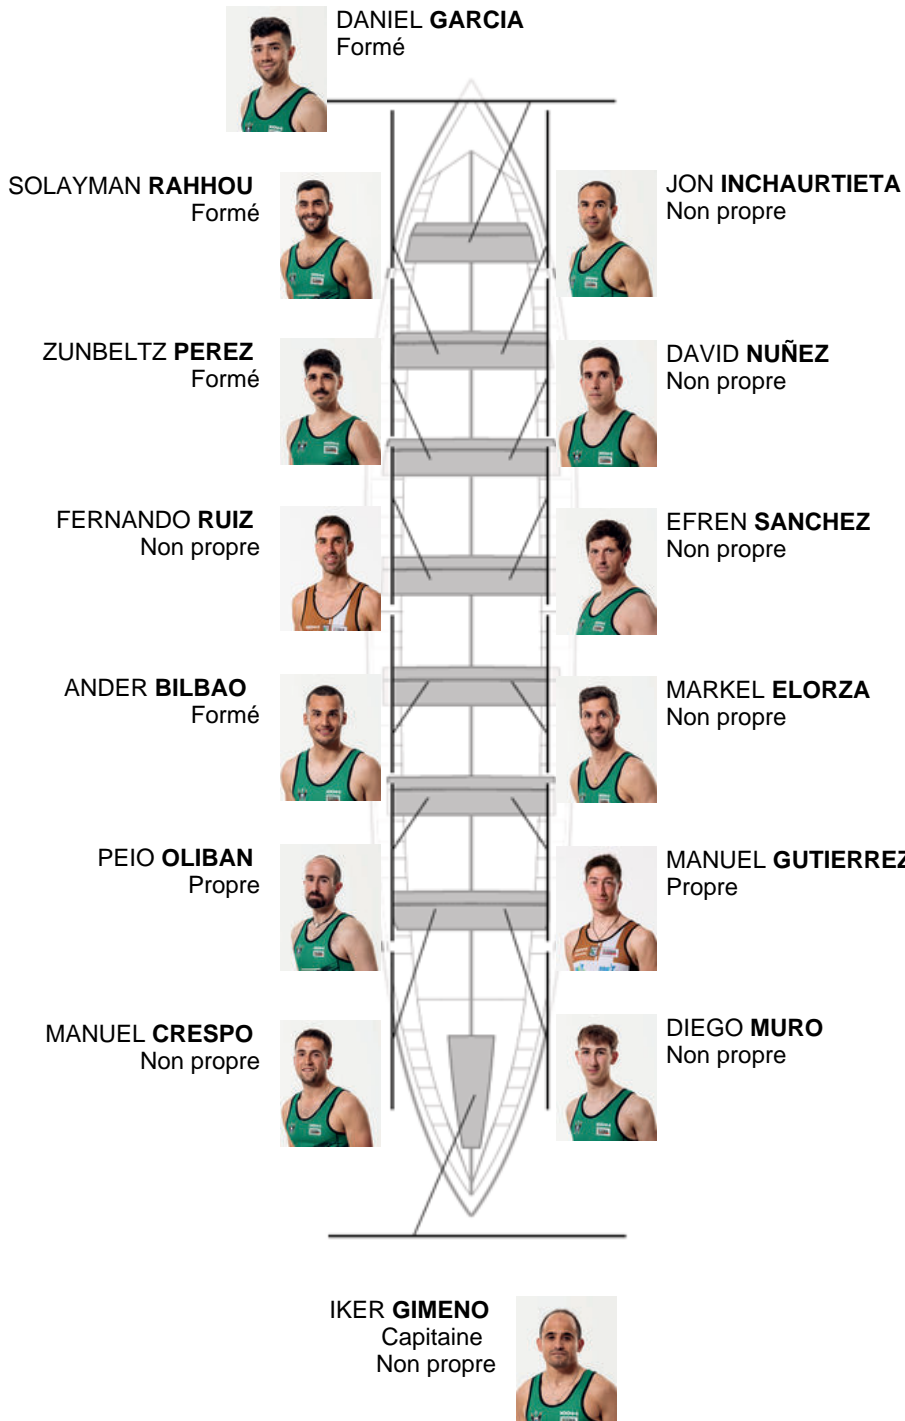

	Club	Temp	Dif	%	Points
10	KAIKU	20:57,44	00:33.42	102.73%	3

Coach
JON
ELORTEGI LEKANDA

Délegué
ANDONI
GARCÍA GARCÍA

Firma y sello

Supleánts

Rembour / patron

~~XXXXXXXXXX~~
~~XXXXXXXXXX~~

Non propre