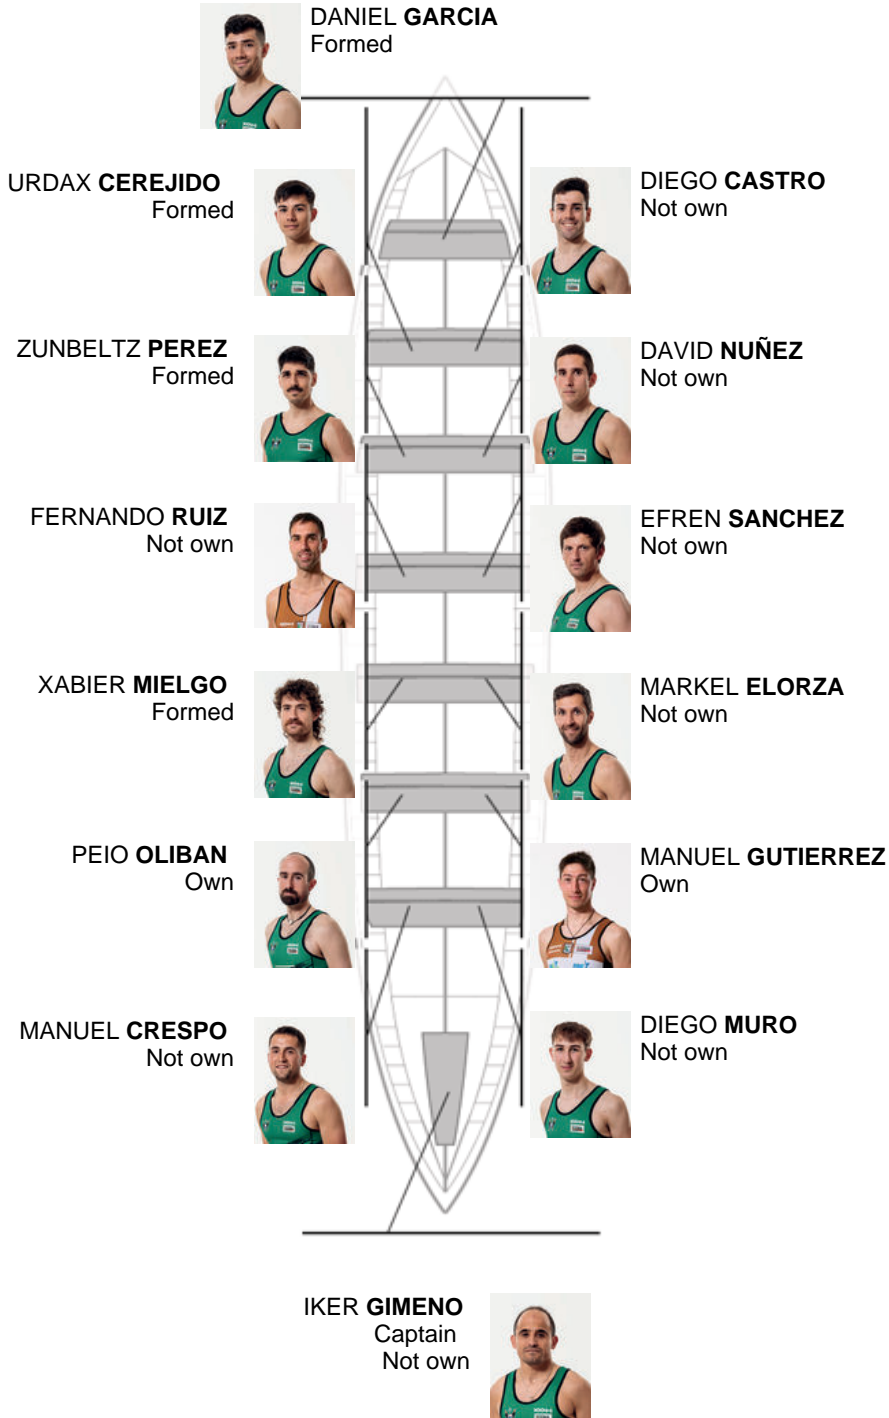

08-17-2025 / XLVIII. Zarauzko Ikurriña (J2) - Scoring

	Club	Time	Dif.	%	Points
12	KAIKU	20:59,54	01:12.44	106.10%	1

Coach
JON
ELORTEGI LEKANDA

Delegate
IÑAKI
MENDIKOTE

Firma y sello

Subtitutes

~~Ripper~~
~~MANUEL~~
~~ELORTEGI LEKANDA~~
Not own