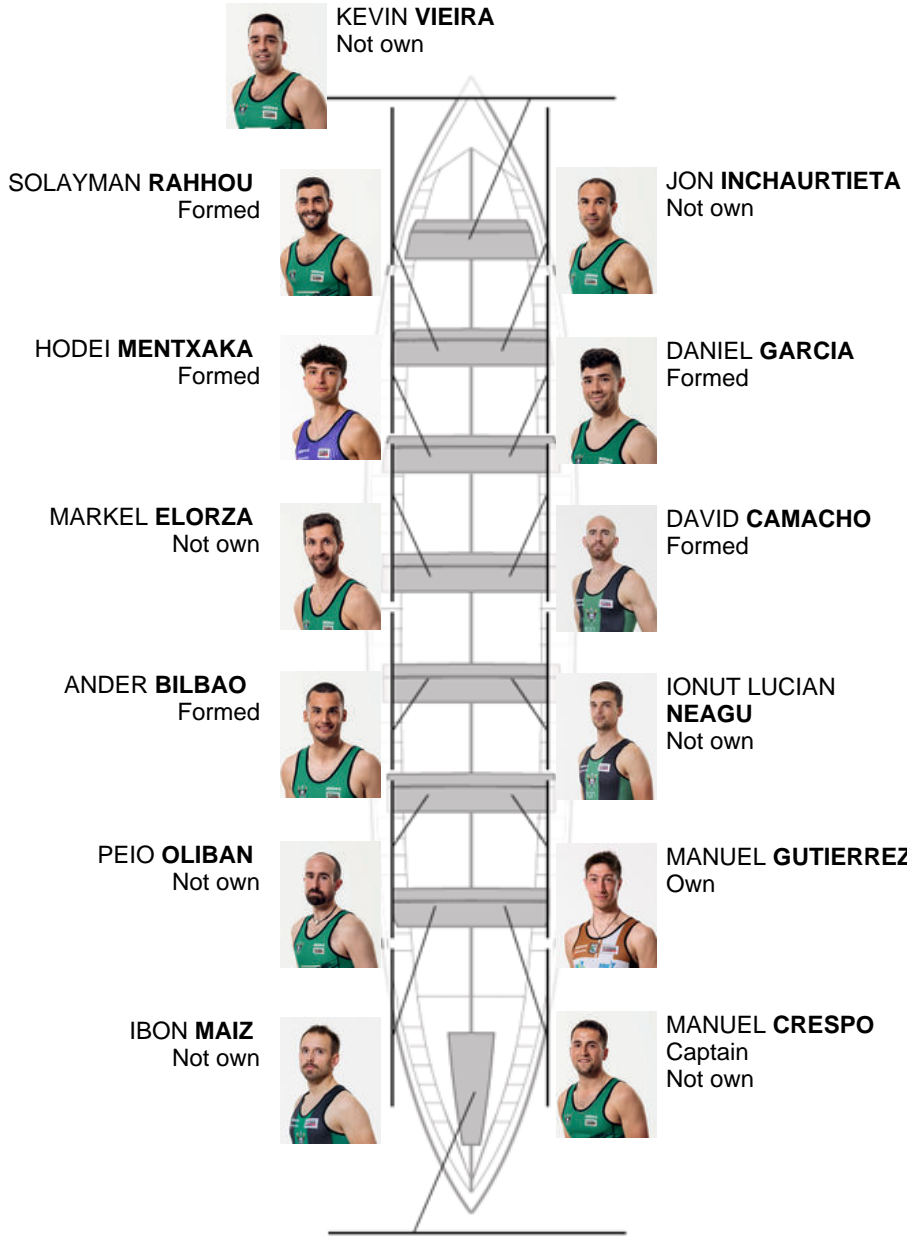

08-25-2024 / XV. Getariako Ikurriña / Igez Eraikuntzak Sari Nagusia - Scoring

	Club	Time	Dif.	%	Points
11	KAIKU	22:42,30	01:42.92	108.17%	2

Coach
JON ELORTEGI LEKANDA

Delegate
IÑAKI MENDIKOTE

Firma y sello

Subtitutes

~~Ripper~~
~~REPETTO~~
~~ELORTEGI~~
REPETTO
~~Not own~~
Not own

IKER GIMENO
Not own

Formed:5
Own: 1
Not own: 8