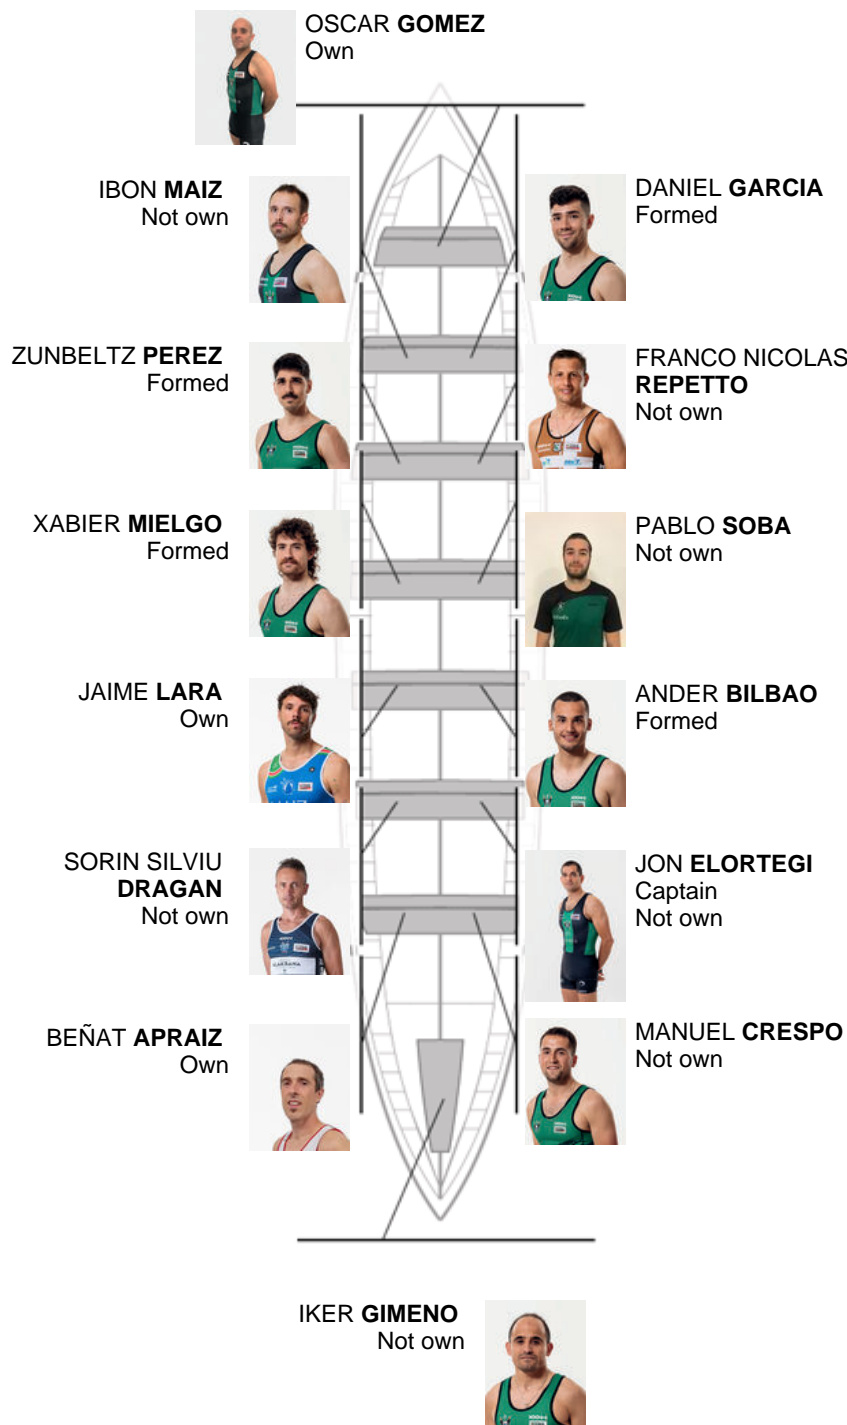

	Club	Time	Dif.	%	Points
11	KAIKU	21:57,46	01:22.14	106.64%	2

Coach
JOSE LUIS KORTA

Delegate
IÑAKI MENDIKOTE

Firma y sello

Subtitutes

Ripper
RIKER GIL
IÑAKI MENDIKOTE
Borboach

Formed: 4
Own: 3
Not own: 7