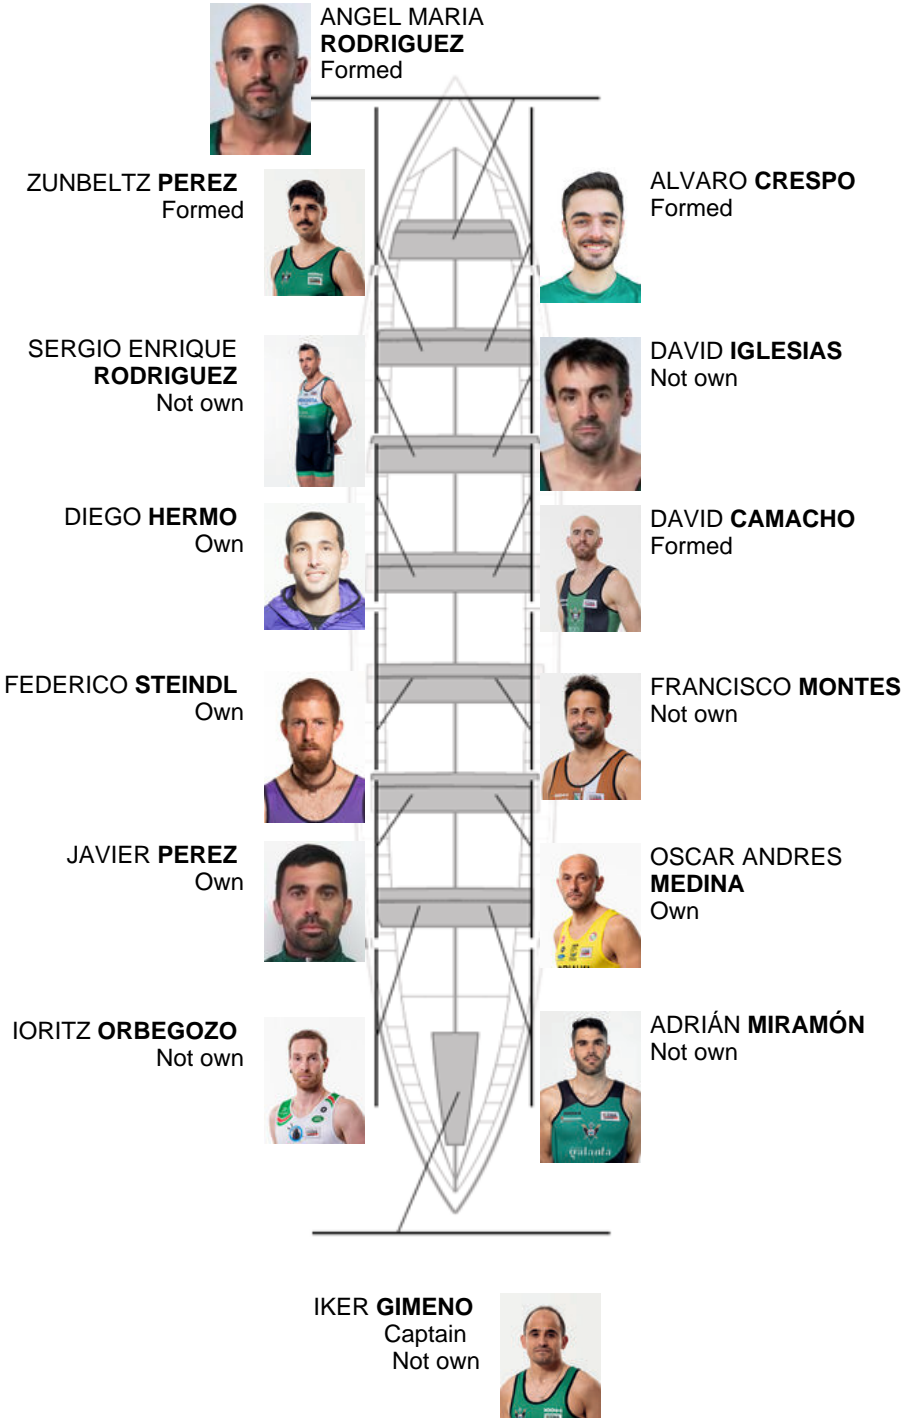

08-19-2017 / XL. Zarauzko Estropadak (J1) - Scoring

	Club	Time	Dif.	%	Points
5	KAIKU	21:14,42	00:52.90	104.33%	8

JOSE LUIS CRUCES unknown
Coach
JOSE LUIS
CRUCES

Delegate
PEDRO
OLMEDILLO

Firma y sello

Subtitutes

Rower/ skipper
~~BARREDO~~
~~BARREDO~~
ANDOIN
Not own
Formed

Formed:4
Own: 4
Not own: 6