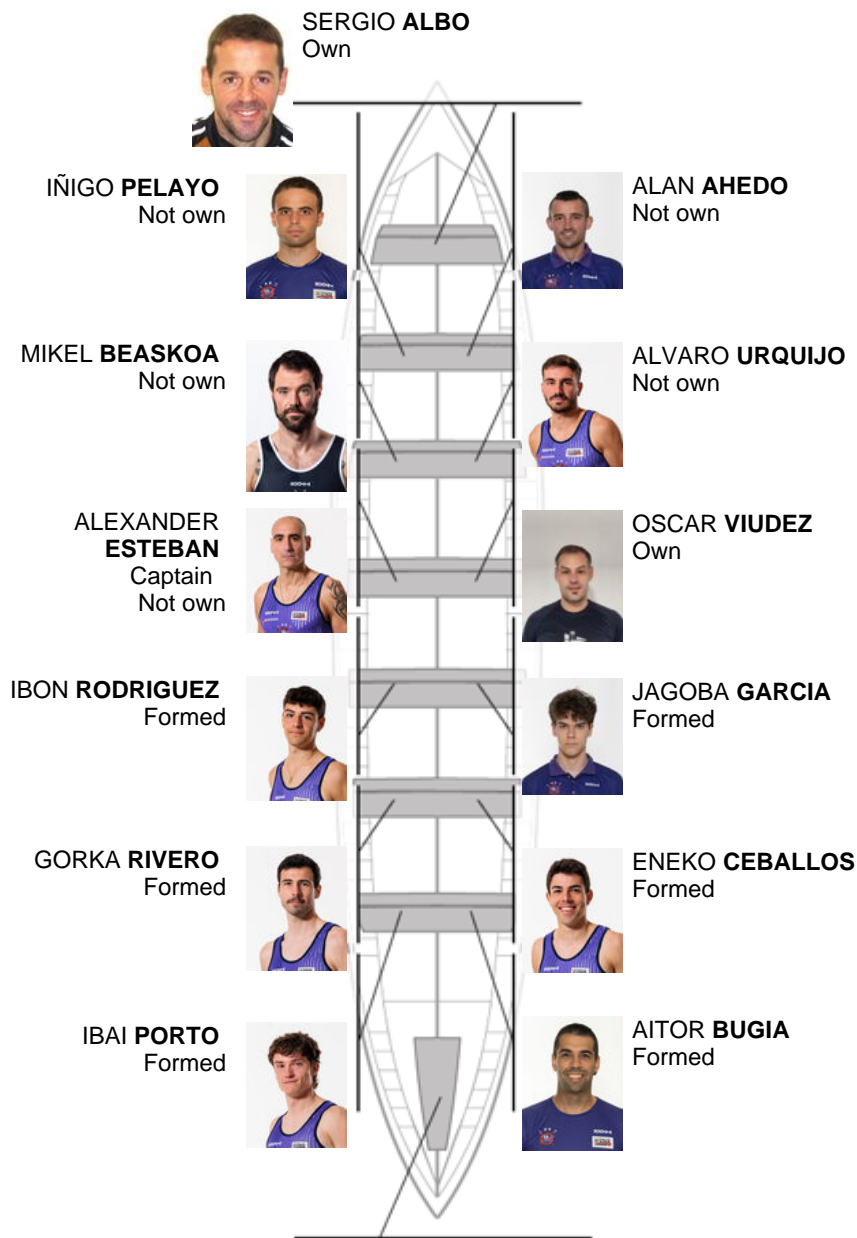

	Club	Time	Dif.	%	Points
3	ITSASOKO AMA - VIUDA DE SAINZ	22:24,42	00:48.84	103.76%	3

Coach
ALEXANDER
ESTEBAN SILVA

Delegate
JOSU
BASAÑEZ MEDRANO

Firma y sello

Subtitutes

Ripper
~~REINDEZKA~~
~~REINDEZKA~~

Notmed