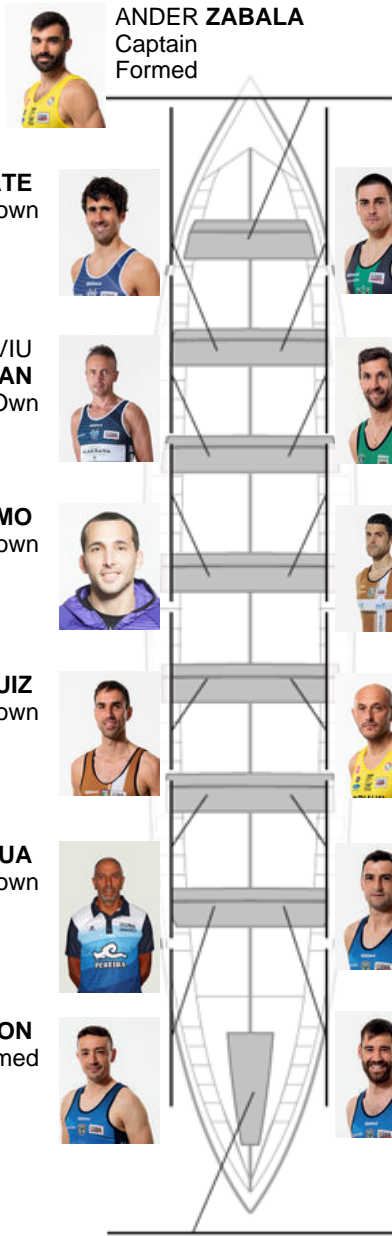

	Club	Time	Dif.	%	Points
4	ITSASOKO AMA - VIUDA DE SAINZ	20:46,44	00:20.48	101.67%	9

Coach  
IKER  
ZABALA

Delegate  
CARLOS  
INSAUSTI  
MENDIZABAL

Firma y sello

**Subtitutes**

~~Blipper~~  
~~BLIPPER~~  
~~BLIPPER~~  
Blipper

GORKA ARANBERRI (Not own)

**Formed:5**  
**Own: 3**  
**Not own: 6**