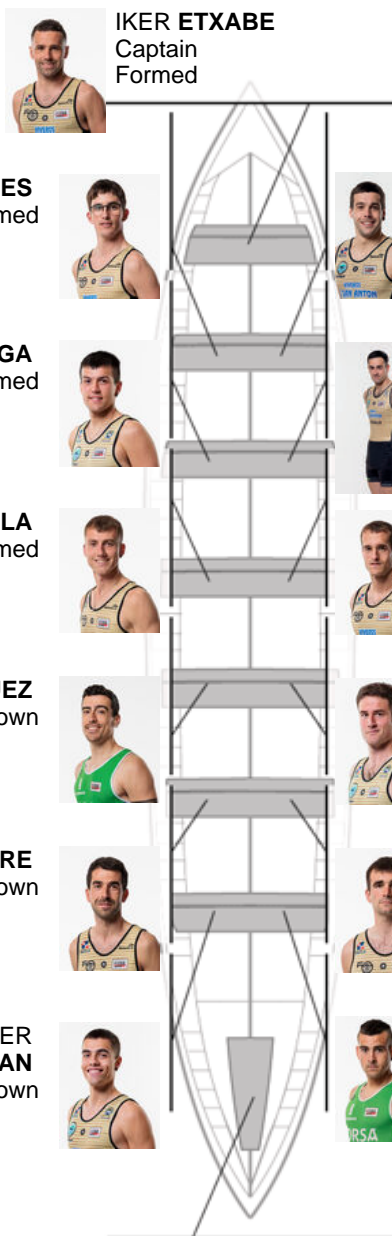

	Club	Time	Dif.	%	Points
6	GETARIA	19:57,40	00:26.22	102.23%	7

Coach
ION
LARRAÑAGA

Delegate
XABIER
GOIKOETXEA
MANTEROLA

Firma y sello

Subtitutes

Rower
ION
SEBASTIAN
Formed

IKER ETXABE
Captain
Formed

HARITZ MIRALLES
Formed

JULEN MANTEROLA
Formed

URKO GURRUTXAGA
Formed

JOKIN IDIAKEZ
Formed

AIMAR IRAOLA
Formed

DANIEL ARIZTIMUÑO
Not own

JOKIN RODRIGUEZ
Not own

JON ANDER DE LA HOZ
Formed

IMANOL EIZAGIRRE
Not own