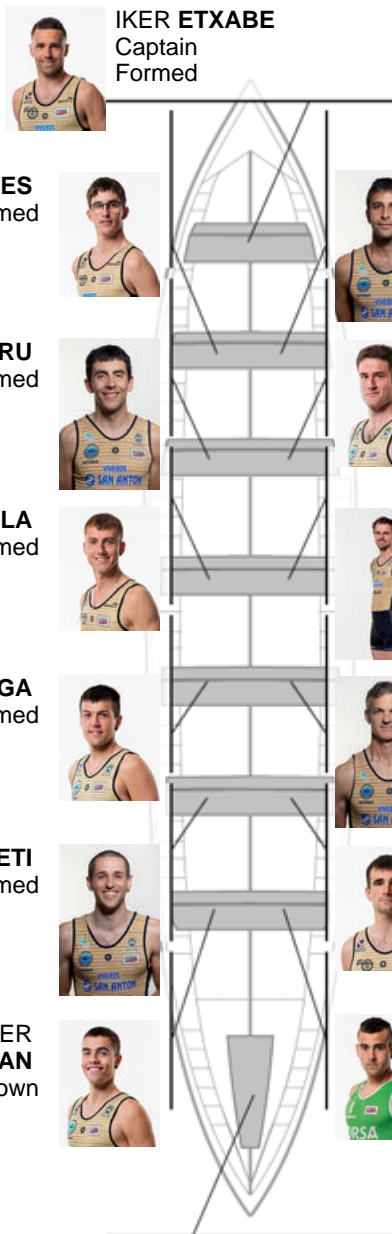

07-03-2022 / XIV Bandera Fabrika - Scoring

	Club	Time	Dif.	%	Points
5	GETARIA	21:06,09	00:30.52	102.47%	8

Coach
ION
LARRAÑAGA

Delegate
JOSE MANUEL
GOROSTIAGA LETE

Firma y sello

Subtitutes

Rower
~~ION LARRAÑAGA~~
ION LARRAÑAGA
Formed

UNAX EIZAGIRRE
Formed

Formed:12

Own:

Not own: 2