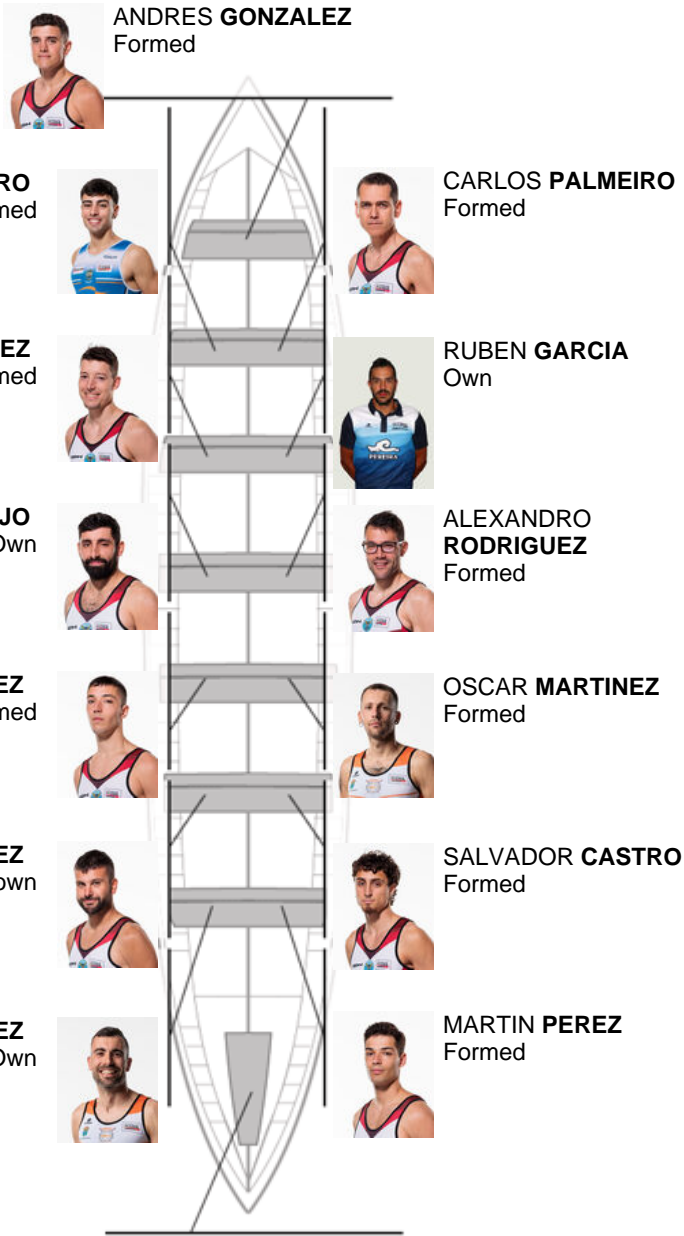

08-25-2024 / XV. Getariako Ikurriña / Igez Eraikuntzak Sari Nagusia - Scoring

	Club	Time	Dif.	%	Points
12	C.M. BUEU - SIMEI	22:54,62	01:55.24	109.15%	1

Coach
JOSÉ FERRAL MARTINEZ

Delegate
RUFINO ACUÑA BACELA

Firma y sello

Subtitutes

Rower
MANUEL
~~...~~
...
 Not used

ANDRES RIOS
 Captain
 Formed

Formed: 10
Own: 3
Not own: 1