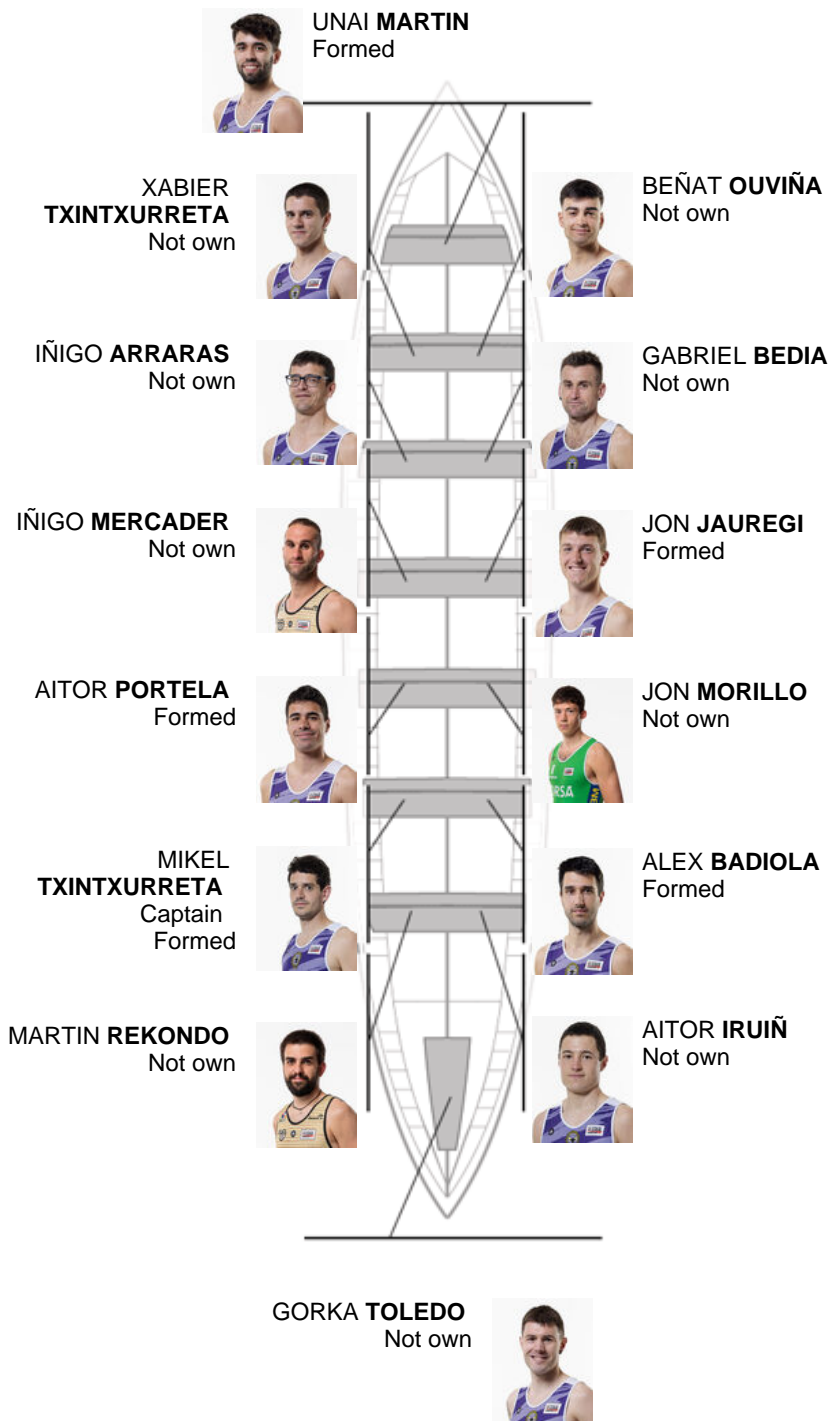

Club	Time	Dif.	%	Points
4	SAN PEDRO - HARRI	20:01,84	00:20.72	101.75%	4

Firma y sello

Subtitutes

Formed:5
Own:
Not own: 9