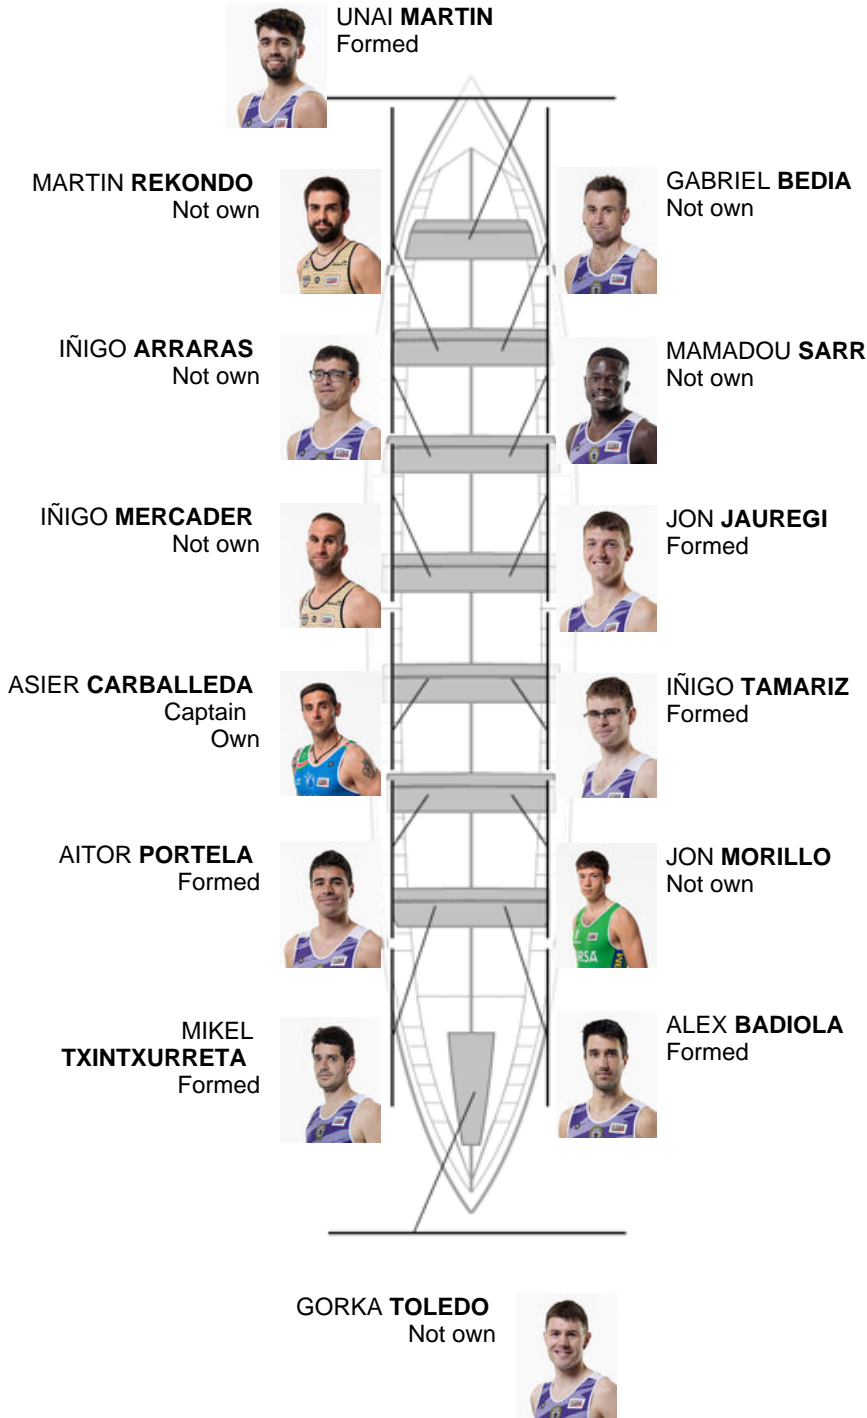

	Club	Time	Dif.	%	Points
11	SAN PEDRO - HARRI	20:45,58	00:49.79	104.16%	2

Coach
ASIER
CARBALLEDA

Delegate
JOSE MANUEL
OYARBIDE

Firma y sello

Subtitutes

Rower
~~ASIER CARBALLEDA~~
~~ASIER CARBALLEDA~~
Not own