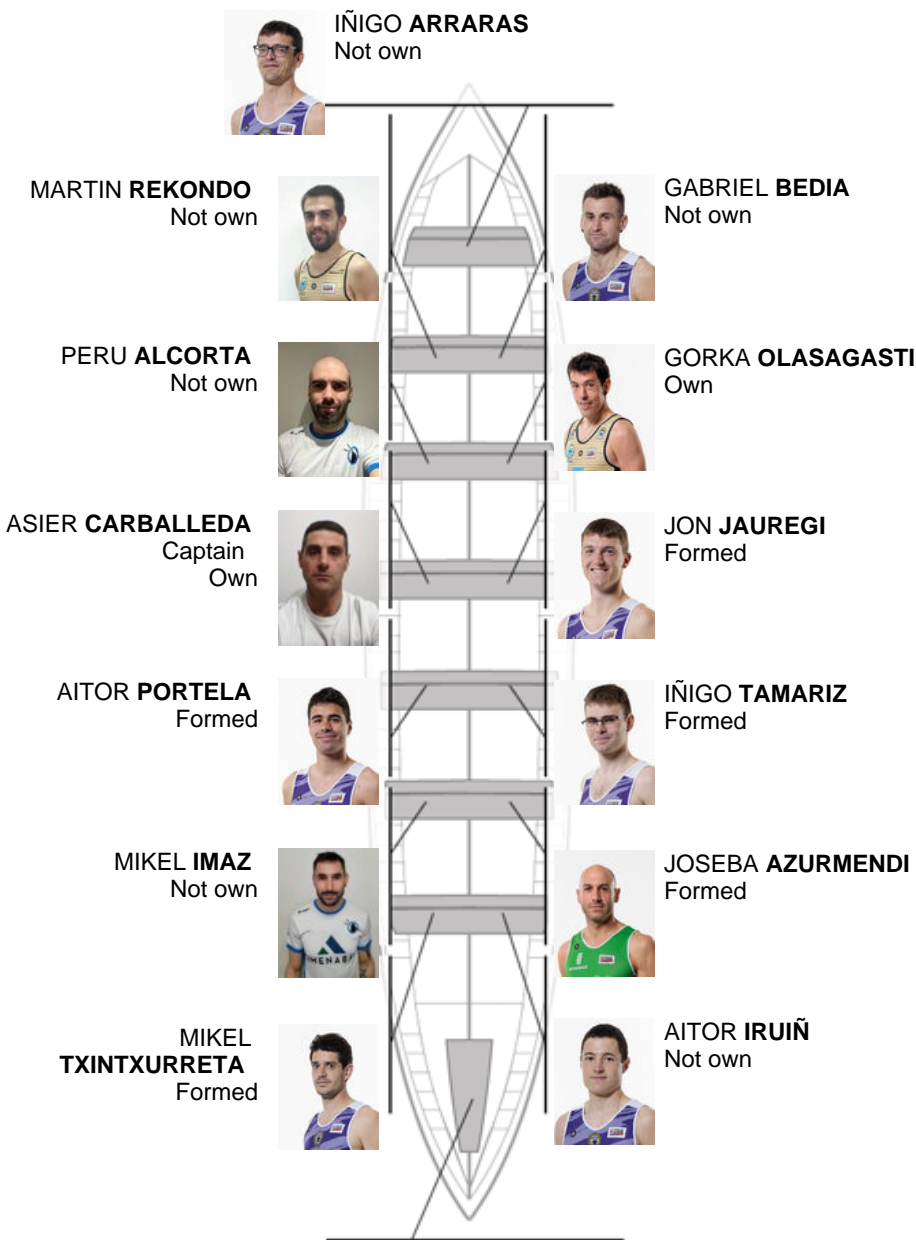

	Club	Time	Dif.	%	Points
1	SAN PEDRO - HARRI	20:12,40		100.00%	5

Coach  
ASIER  
CARBALLEDA

Delegate  
ALVARO  
RODRIGUEZ

Firma y sello

Subtitutes

Blipper  
~~ALVARO~~  
~~OLASAGASTI~~  
Not own

ION FIDALGO  
Formed