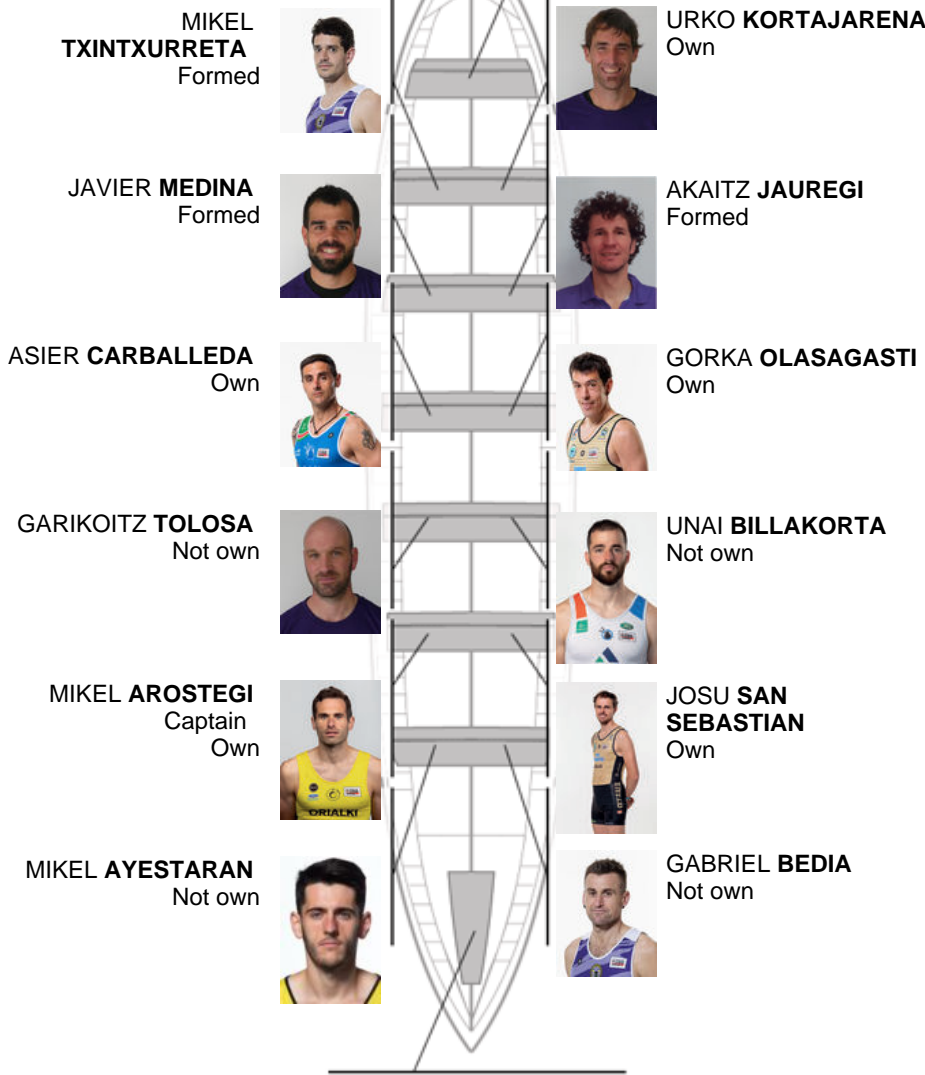

06-30-2019 / XXXIV El Correo Ikurriña - BBK Sari Nagusia - Scoring

	Club	Time	Dif.	%	Points
10	SAN PEDRO - HARRI	20:31,60	00:51.96	104.40%	3

Coach  
MIKEL  
AROSTEGI

Delegate  
JOSE MANUEL  
OYARBIDE

Firma y sello

UNAI MARTIN  
Formed

Subtitutes

Blipper  
IERANDI  
BARRALDUZ

Notmed

Formed:4  
Own: 5  
Not own: 5