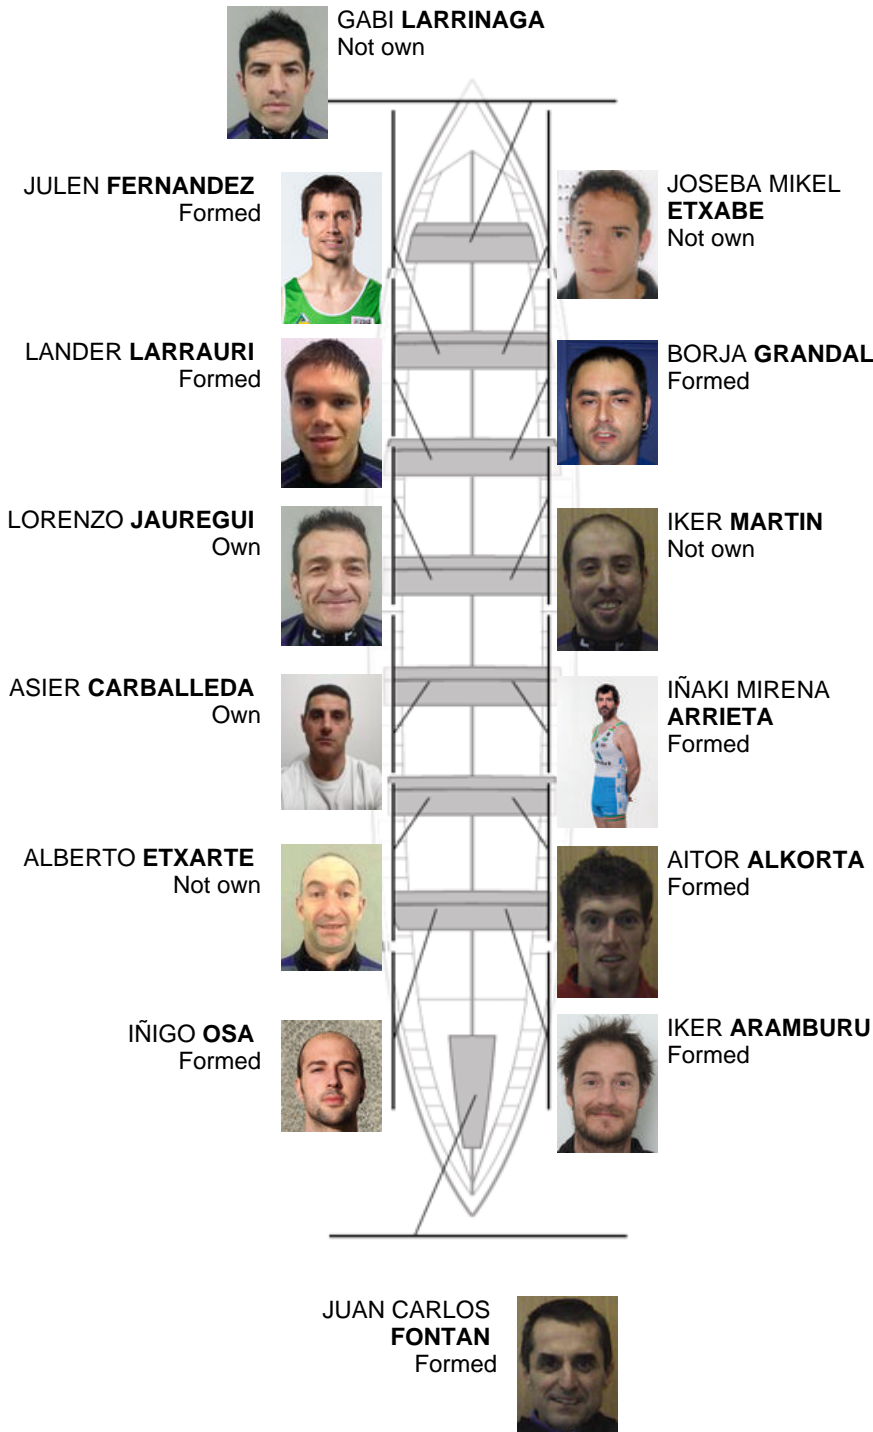

07-25-2010 / Kepa Deun Arratzalearen Kofradia XVI. Ikurriña - Scoring

	Club	Time	Dif.	%	Points
4	SAN PEDRO - HARRI	19:35,00	00:11.98	101.03%	9

Coach
GABI
LARRINAGA

Delegate
JOSE MANUEL
OYARBIDE

Firma y sello

Subtitutes

Rower
NORKANDEARICIO
BORRUEZ

Notmed

Formed:8
Own: 2
Not own: 4