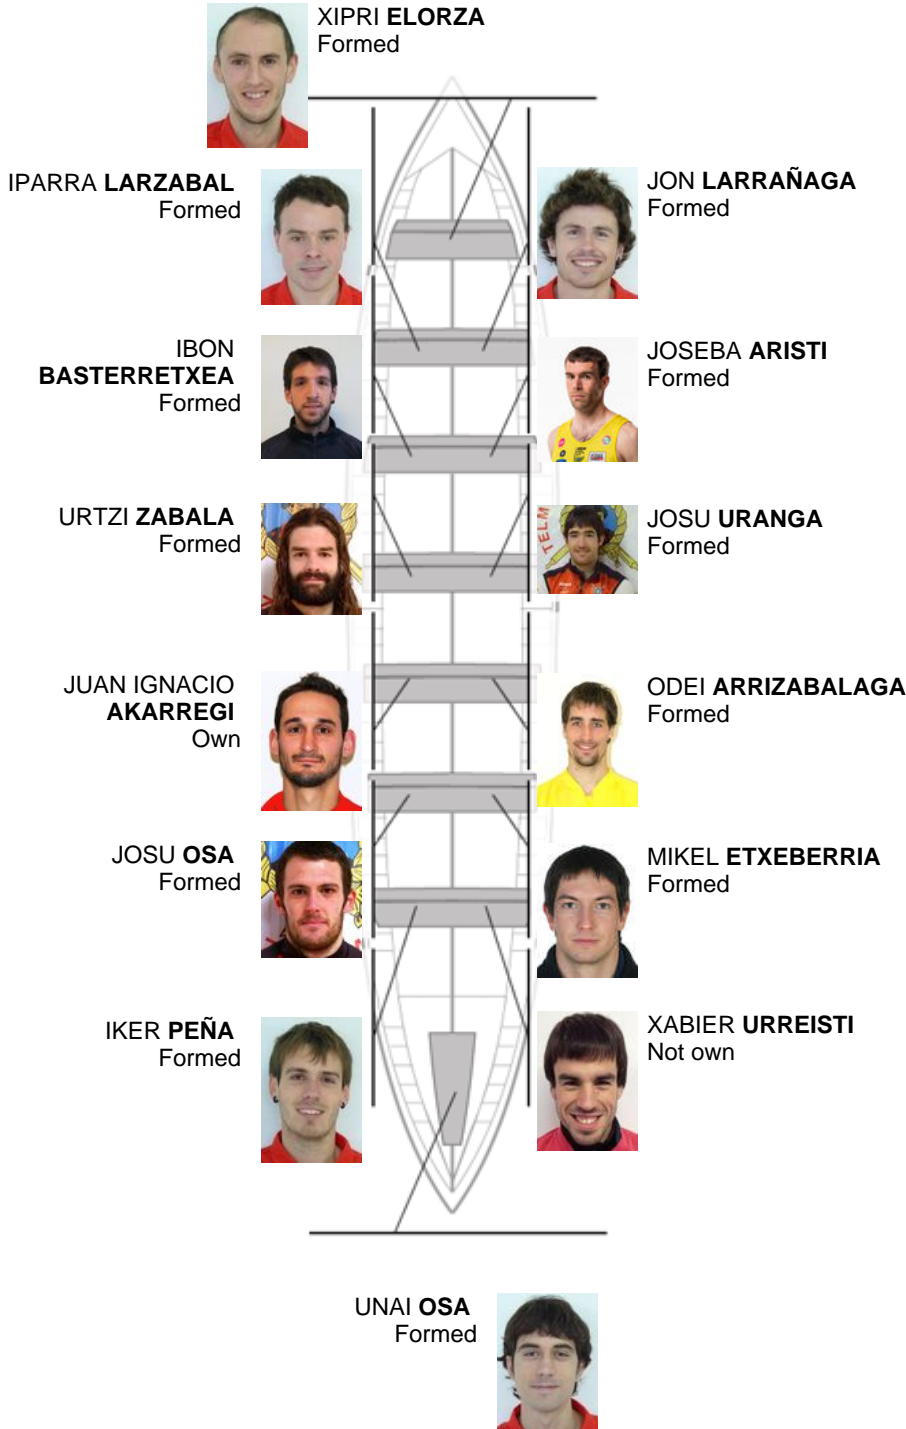

	Club	Time	Dif.	%	Points
2	ZUMAIA	19:32,98	00:08.02	100.68%	6

Coach
SANTI
ZABALETA

Delegate
LUIS MARI
GOIKOETXEA

Firma y sello

Subtitutes

Substitutes
~~EDER BASTERRETXE~~
~~IKER ZABALA~~
Formed

Formed:12
Own: 1
Not own: 1