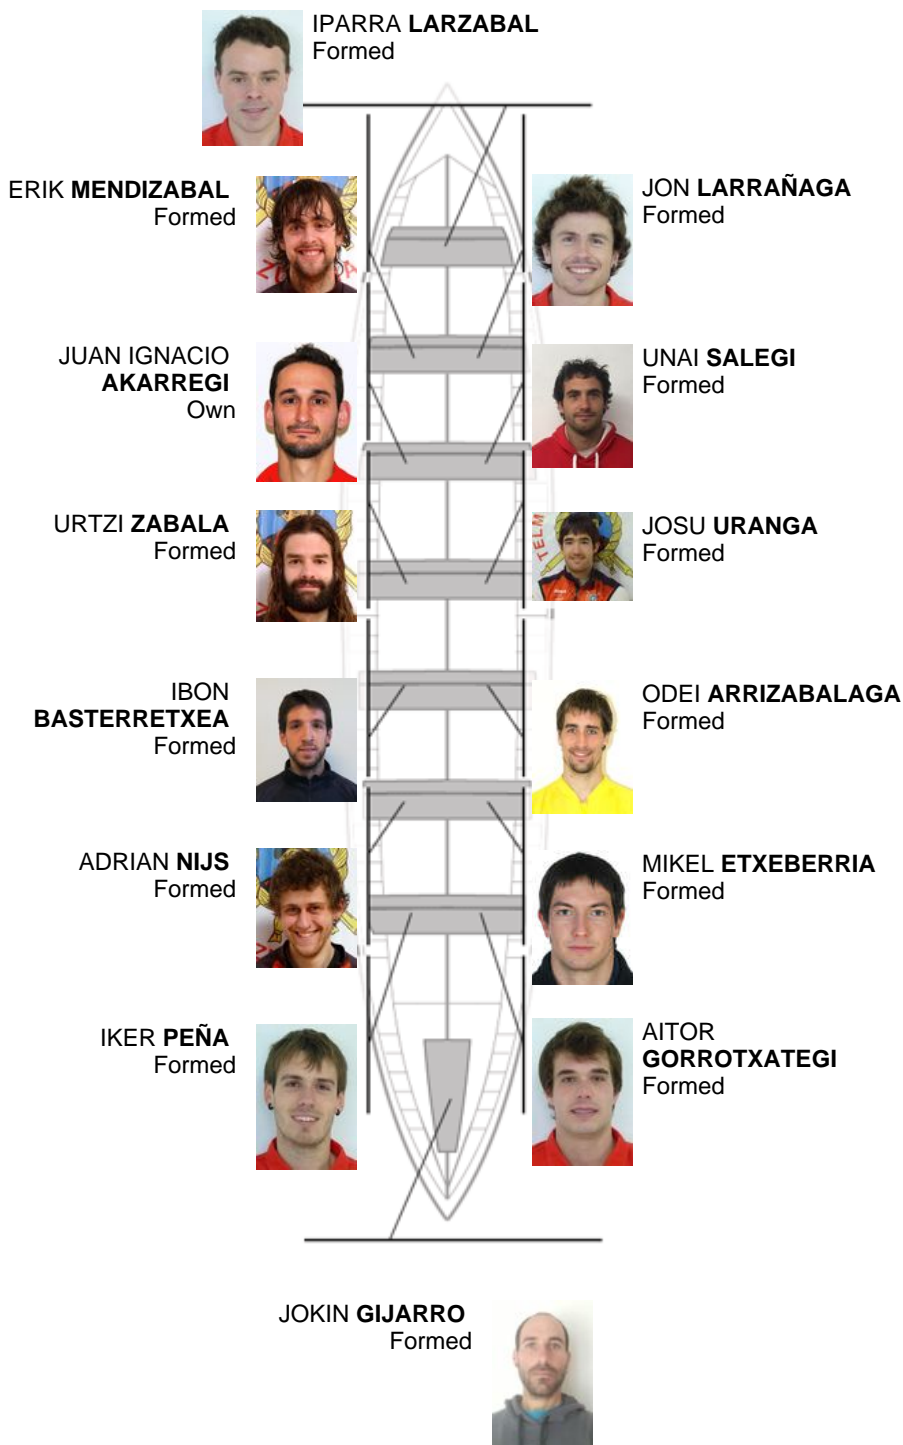

	Club	Time	Dif.	%	Points
11	ZUMAIA	20:06,38	00:36.22	103.09%	2

Coach
SANTI
ZABALETA

Delegate
LUIS MARI
GOIKOETXEA

Firma y sello

Subtitutes

Ripper
~~XXXXXXXX~~
~~XXXXXXXX~~

Formed

Formed:13