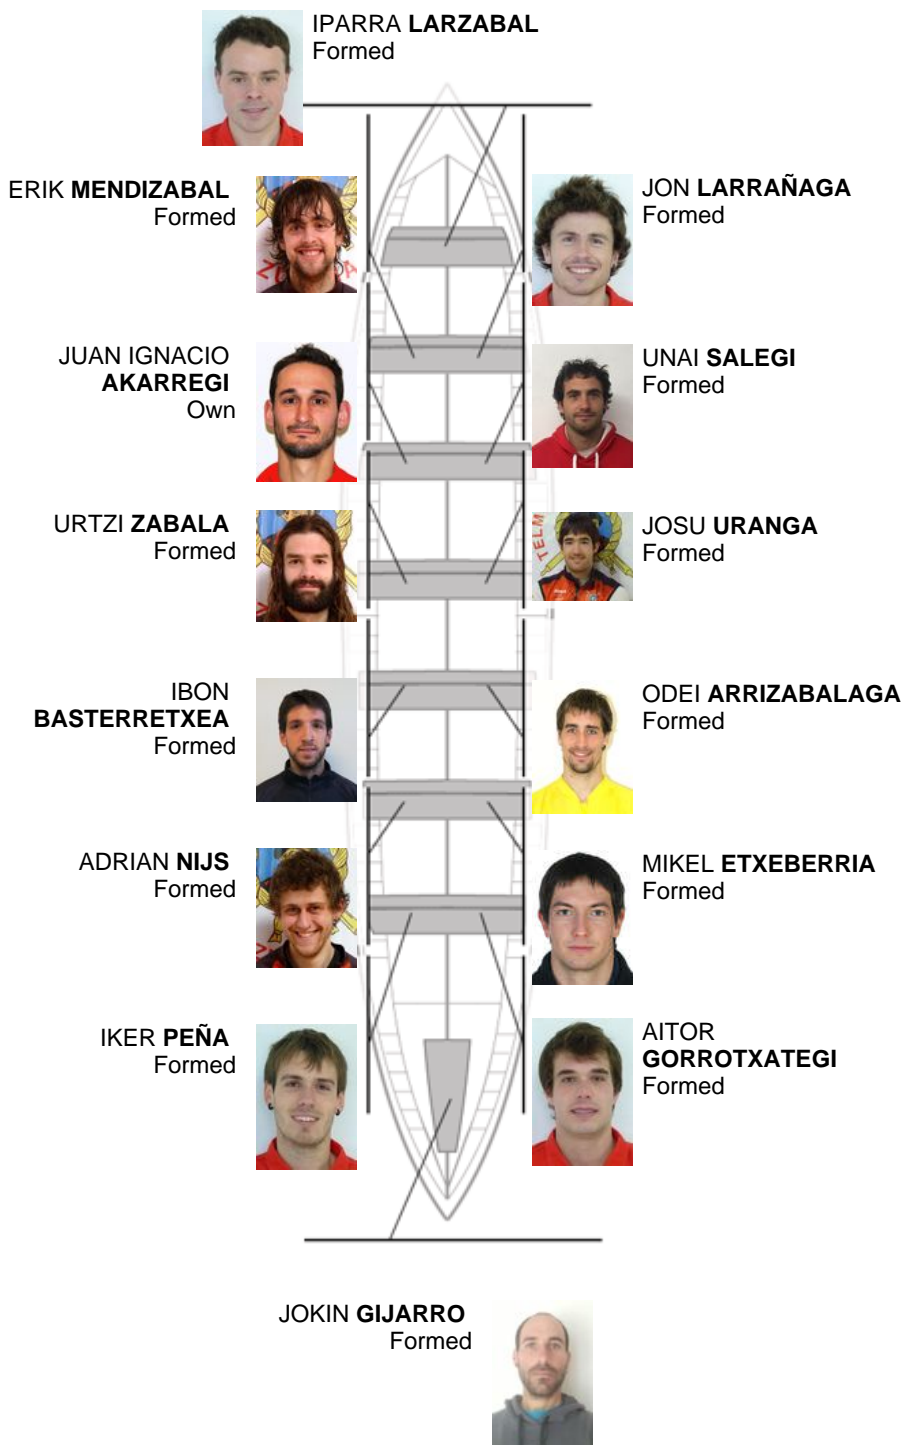

	Club	Time	Dif.	%	Points
11	ZUMAIA	20:06,38	00:36.22	103.09%	2

Coach
SANTI
ZABALETA

Delegate
LUIS MARI
GOIKOETXEA

Firma y sello

Subtitutes

Subtitute
~~ERIK MENDIZABAL~~
~~ERIK MENDIZABAL~~

Formed

Formed:13