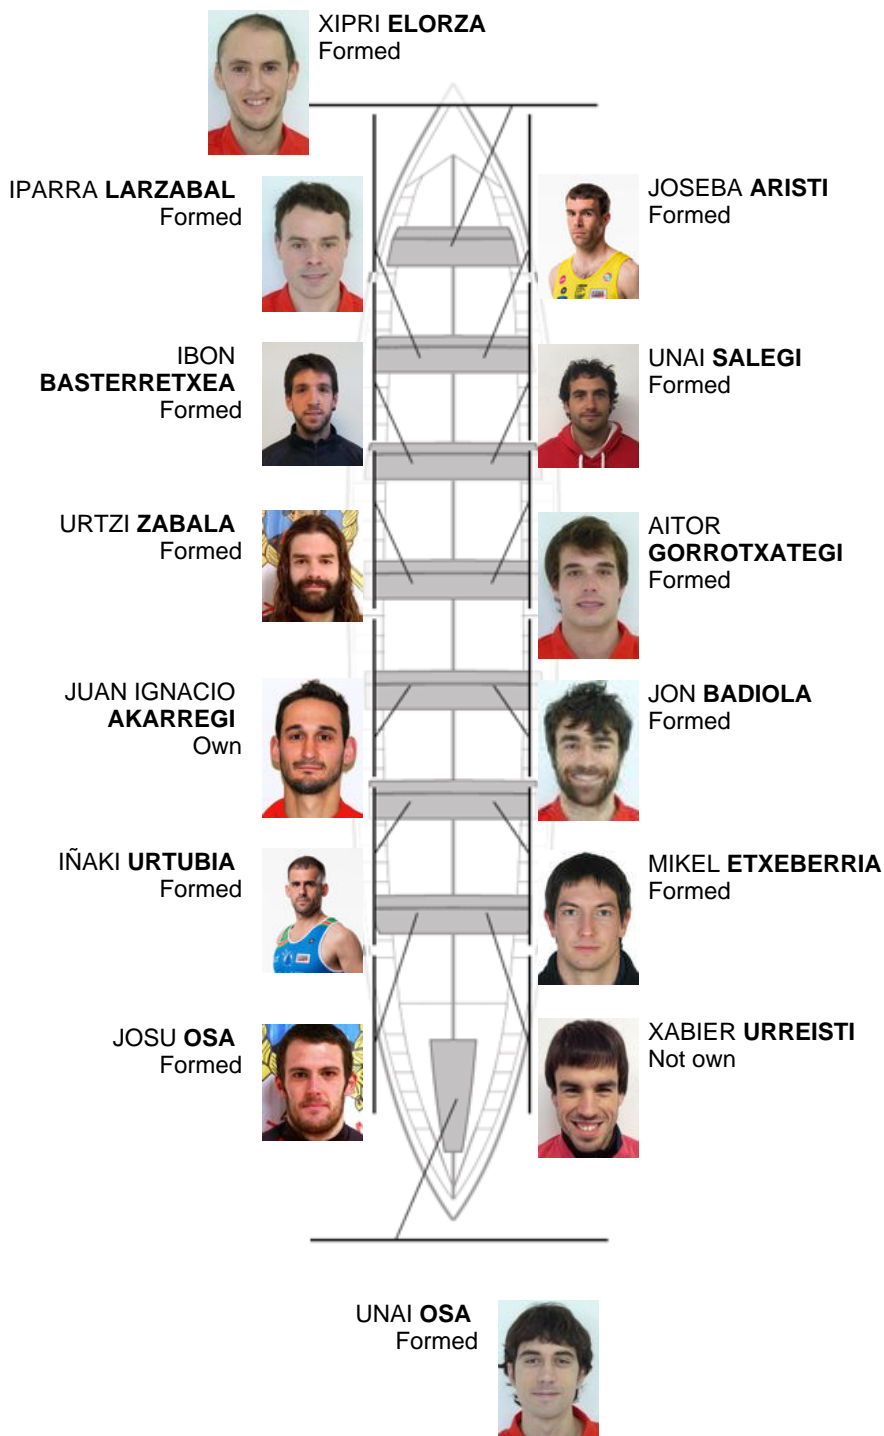

	Club	Time	Dif.	%	Points
10	ZUMAIA	21:26,18	01:01.64	105.03%	3

Coach
SANTI
ZABALETA

Delegate
LUIS MARI
GOIKOETXEA

Firma y sello

Subtitutes

Ripper
~~BOBRIAN~~
~~SURROAGA~~

Formed

Formed:12