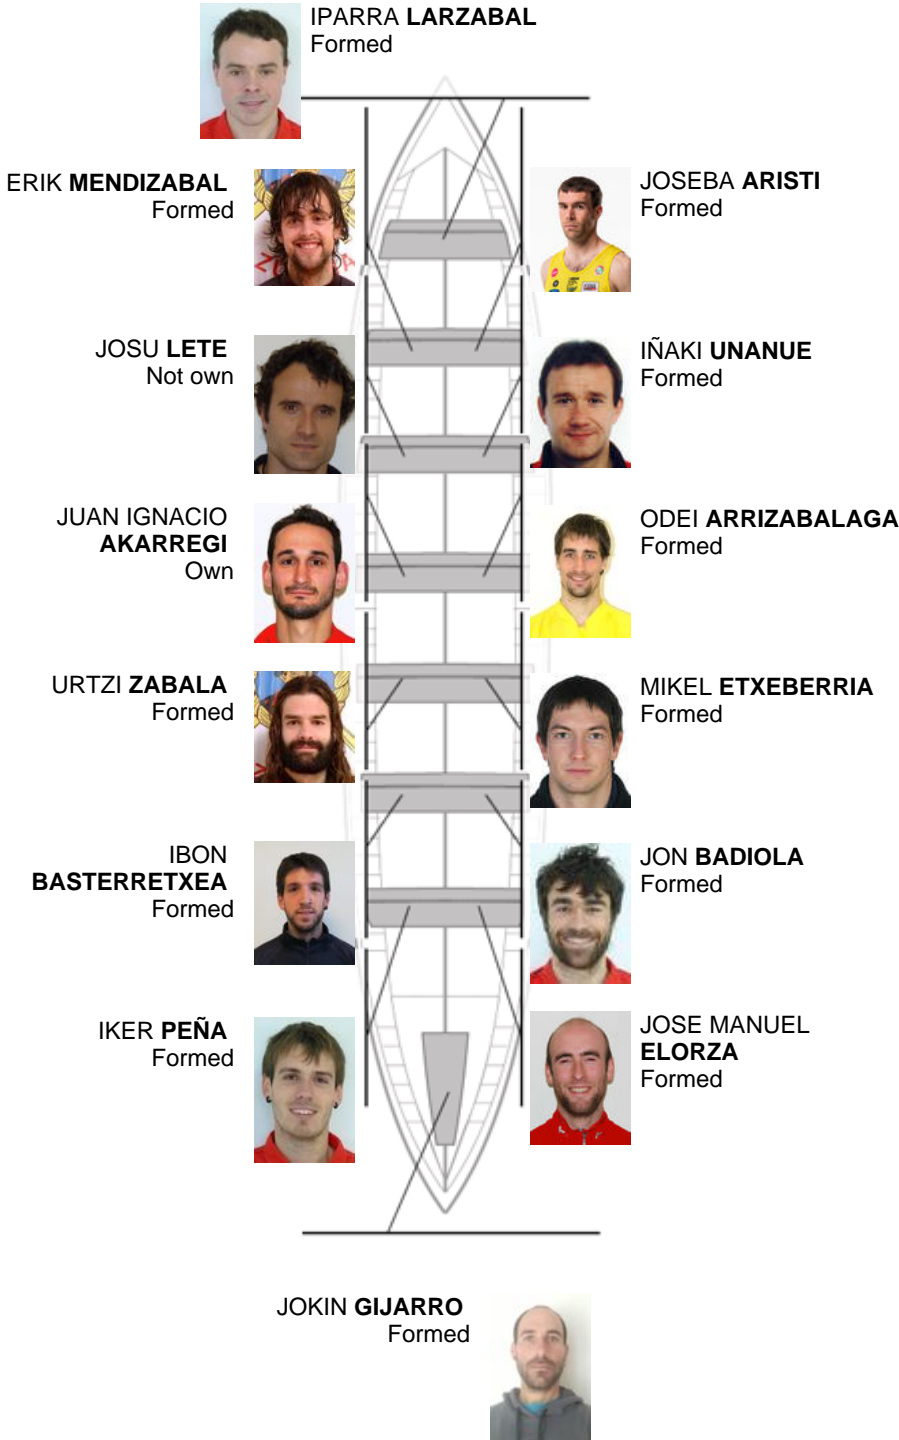

	Club	Time	Dif.	%	Points
8	ZUMAIA	20:10,58	00:21.10	101.77%	5

Coach
SANTI
ZABALETA

Delegate
LUIS MARI
GOIKOETXEA

Firma y sello

Subtitutes

~~Ripper~~
~~MENIER~~
~~ERIK MENDIZABAL~~
Notmed

Formed:12

Own: 1