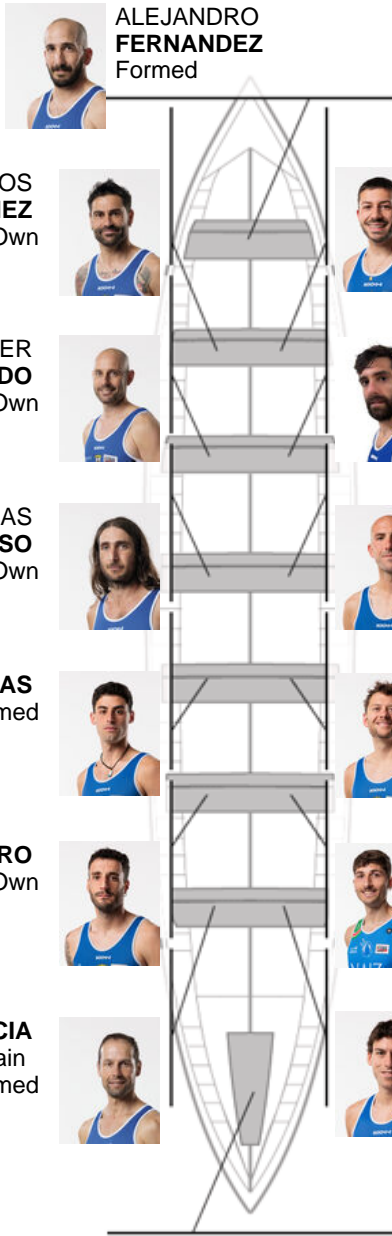

	Club	Time	Dif.	%	Points
6	CLUB DE REMO DE ARES	20:46,82	00:22.80	101.86%	7

Coach  
JOSE MANUEL  
PELAEZ BOTAS

Delegate  
JOSE MANUEL  
MONTERO VILAR

Firma y sello

**Subtitutes**

Rower  
~~ROBERTO MAHIA~~  
ROBERTO MAHIA  
Owned  
Formed

ALEJANDRO FERNANDEZ  
Formed

JUAN CARLOS MARTINEZ  
Own

ALVARO GARCIA  
Formed

JOSE JAVIER REBORIDO  
Own

ALVARO SANTIAGO GARCIA  
Not own

ELOY ARVIDAS MEIZOSO  
Own

JESUS SAAVEDRA  
Formed

RAUL NOGUERAS  
Formed

PEDRO CARRO  
Formed

ADRIAN CORDERO  
Own

COSME TARRIO  
Not own

DANIEL GARCIA  
Captain  
Formed

LUCAS OTERO  
Not own

HUGO RASCADO  
Own

**Formed:6**  
**Own: 5**  
**Not own: 3**