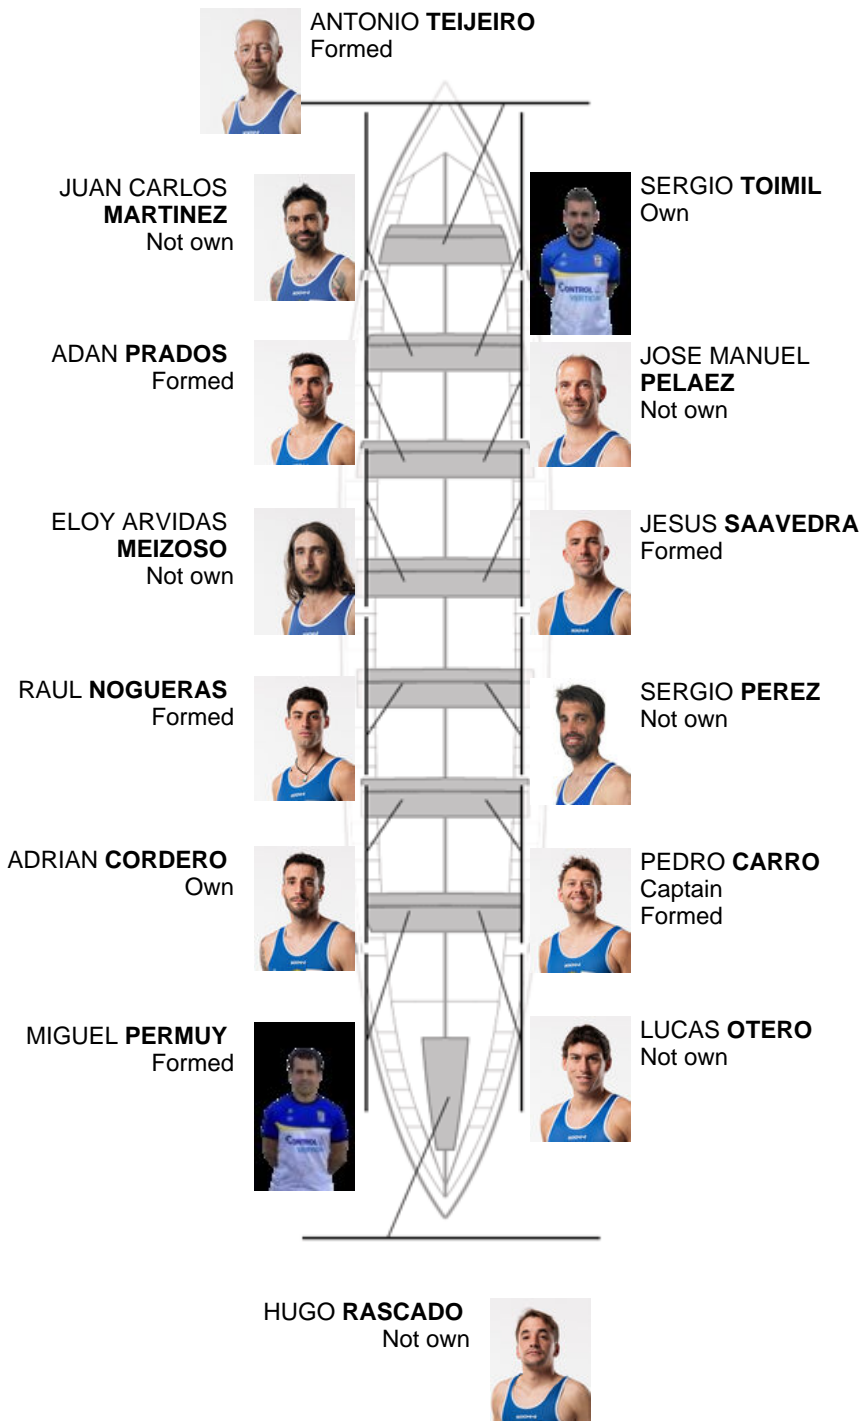

	Club	Time	Dif.	%	Points
5	CLUB DE REMO DE ARES	20:12,28	00:12.52	101.04%	4

Coach
JOSE MANUEL
PELAEZ BOTAS

Delegate
JOSE MANUEL
MONTERO VILAR

Firma y sello

Subtitutes

Subtitute
~~SAVEDRA~~
~~MEIZOSO~~
MAHIA
Not own
Formed