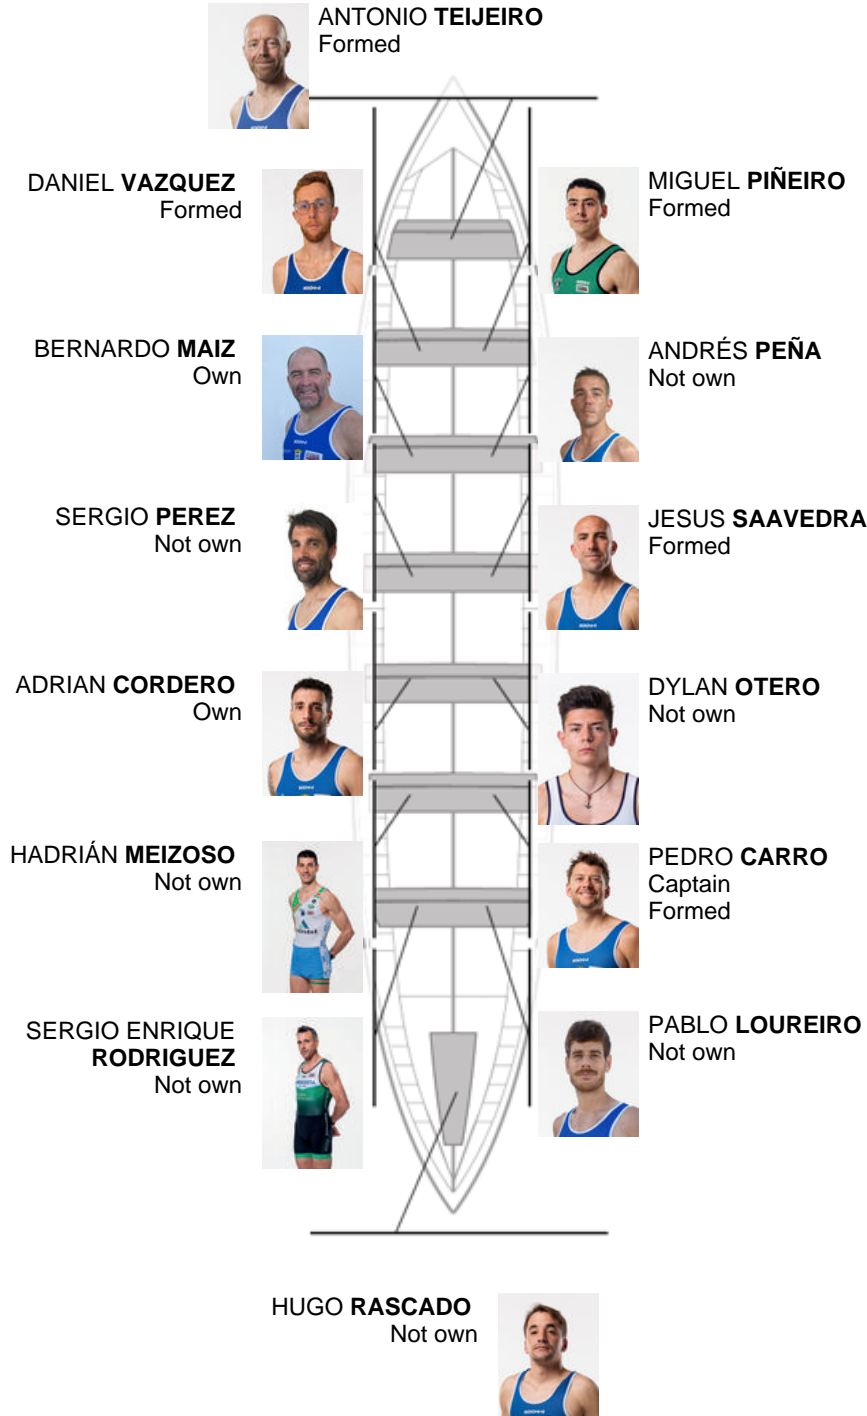

	Club	Time	Dif.	%	Points
11	CLUB DE REMO DE ARES	21:12,76	00:42.02	103.41%	2

Coach
JOSE MANUEL
PELAEZ BOTAS

Delegate
JOSE MANUEL
MONTERO VILAR

Firma y sello

Subtitutes

River
BARRADO
MEIZOSO
Not own

Formed:5
Own: 2
Not own: 7