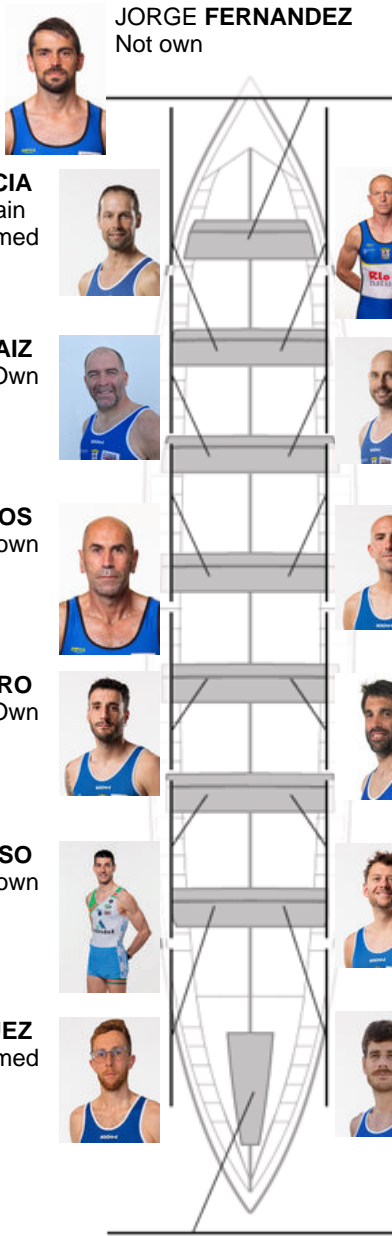

	Club	Time	Dif.	%	Points
8	CLUB DE REMO DE ARES	20:28,24	00:30.04	102.50%	5

Coach
JOSE MANUEL
PELAEZ BOTAS

Delegate
JOSE MANUEL
MONTERO VILAR

Firma y sello

Subtitutes

Rower
~~SERGIO~~ SERGIO
~~REBORIDO~~ REBORIDO
RODRIGUEZ
Not own

HUGO RASCADO
Not own

Formed:4
Own: 2
Not own: 8