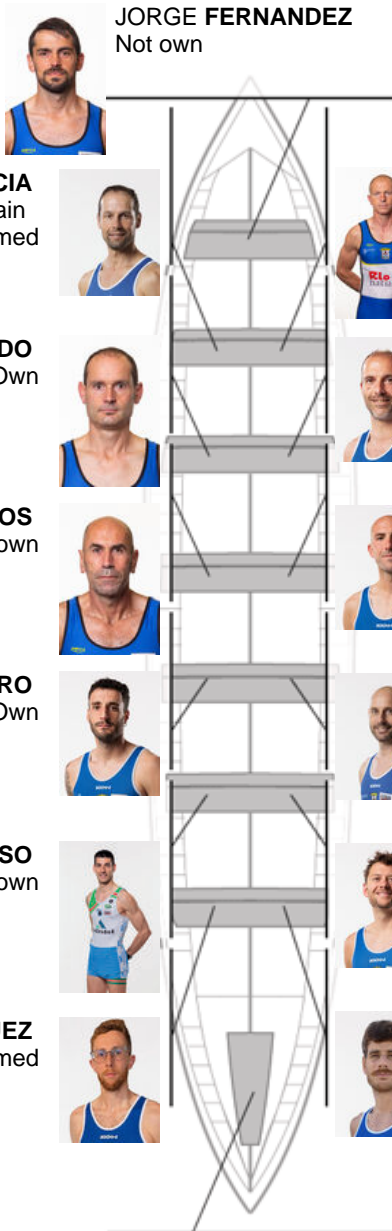

	Club	Time	Dif.	%	Points
11	CLUB DE REMO DE ARES	20:35,96	00:40.64	103.39%	2

Coach
JOSE MANUEL
PELAEZ BOTAS

Delegate
JOSE MANUEL
MONTERO VILAR

Firma y sello

Subtitutes

Rower
BERONDO
~~BERONDO~~
RODRIGUEZ
~~RODRIGUEZ~~
Not own

HUGO RASCADO
Not own

Formed:4
Own: 2
Not own: 8