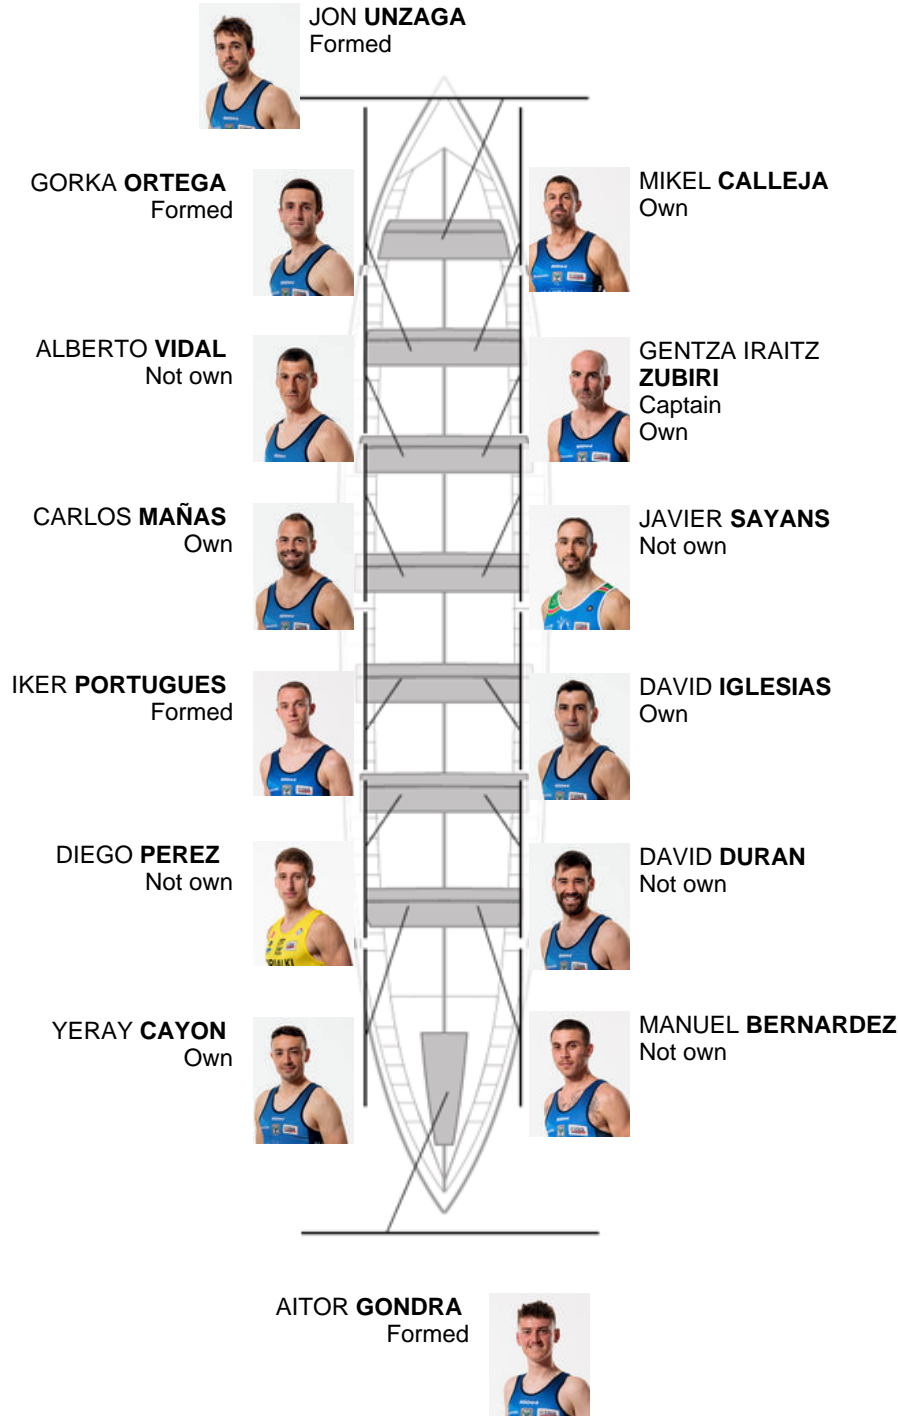

08-31-2025 / XVIII Bandeira Concello De Ares - Scoring

	Club	Time	Dif.	%	Points
2	BERMEO-URDAIBAI	20:16,66	00:03.76	100.31%	11

Coach
JON SALSAMENDI

Delegate
PATXI XABIER KAREAGA RUIZ

Firma y sello

Subtitutes

RIVERA
~~ESTANERO~~
~~BOUTOCH~~
ESTANERO
 BOUTOCH
 Formed

Formed: 4
Own: 5
Not own: 5