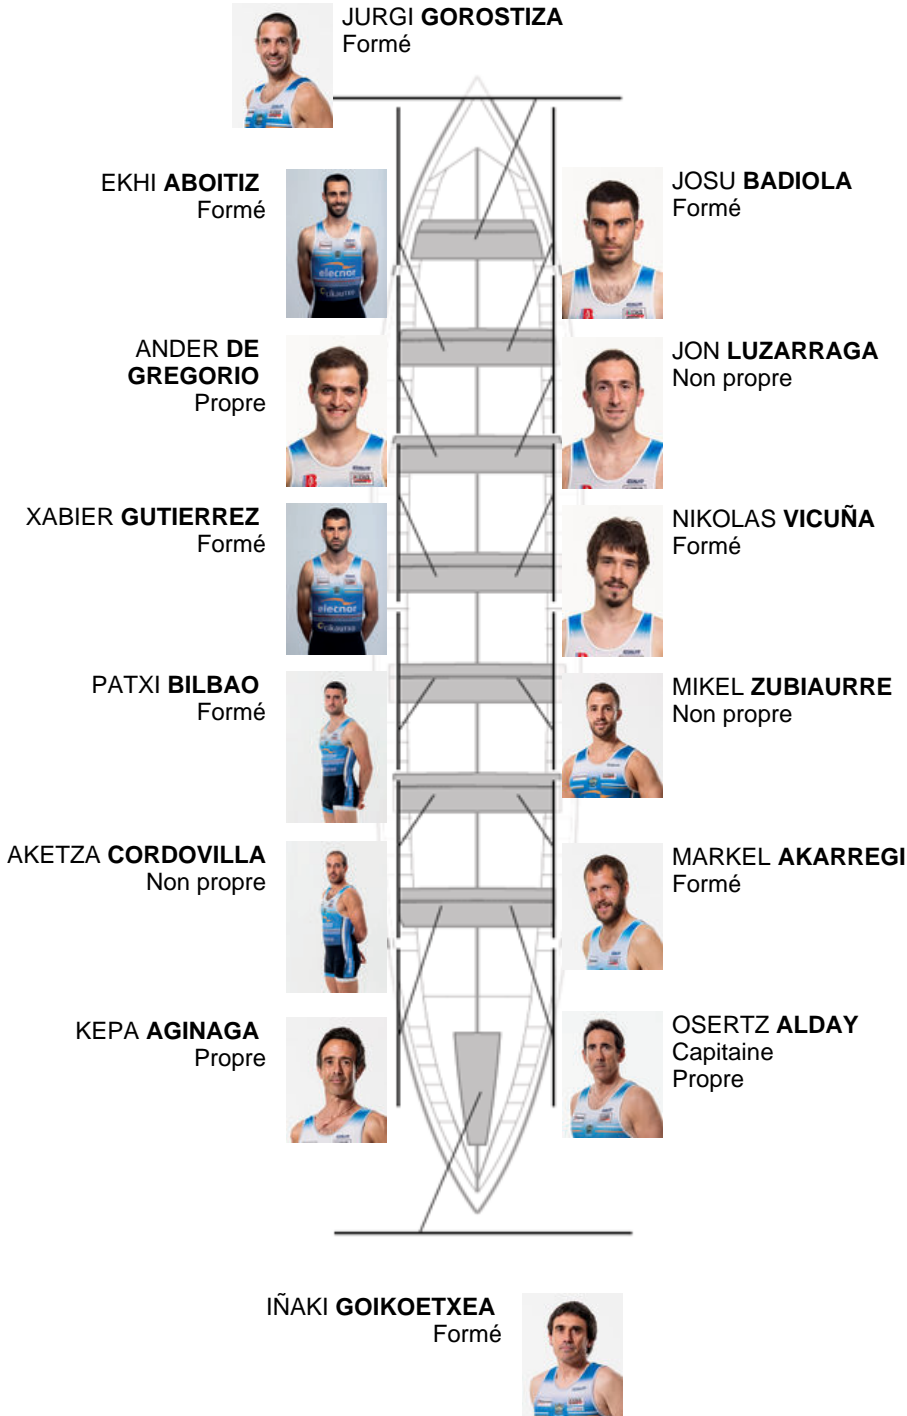

	Club	Temp	Dif	%	Points
7	LEKITTARRA ELECNOR	19:34,34	00:27.60	102.40%	6

Coach
OSERTZ
ALDAY

Déleégue
ALEX
BARAINKA

Firma y sello

Supleánts

Remeur / patron
~~XXXXXXXXXXXX~~ BIKI
~~XXXXXXXXXXXX~~ ENDI
Non propre

Formé: 8
Prope: 3
Non prope: 3