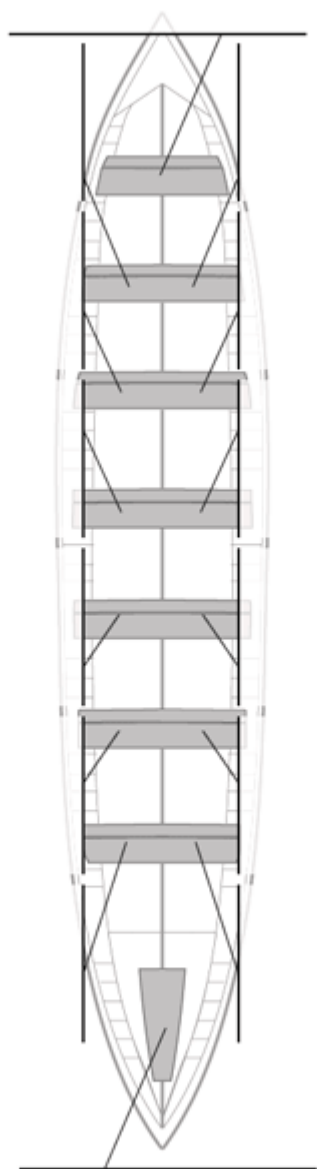

Club	Tiempo	A favor	%	Puntos
12	LAREDO	21:04,09	01:24,90	107.20%	1

Entrenador

Delegado

LAREDO

Image not found or type unknown

Image not found or type unknown

Firma y sello

Image not found or type unknown

Suplentes

Canteranos:0

Propios: 0

No propios: 0