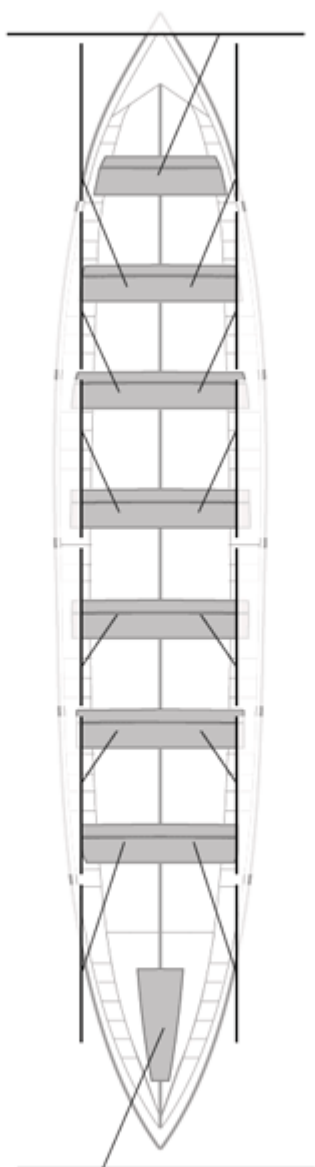

Club	Tiempo	A favor	%	Puntos
12	LAREDO	21:51,94	01:07,93	105.46%	1

Entrenador

Delegado

LAREDO

Image not found or type unknown

Image not found or type unknown

Firma y sello

Image not found or type unknown

Suplentes

Canteranos:0

Propios: 0

No propios: 0