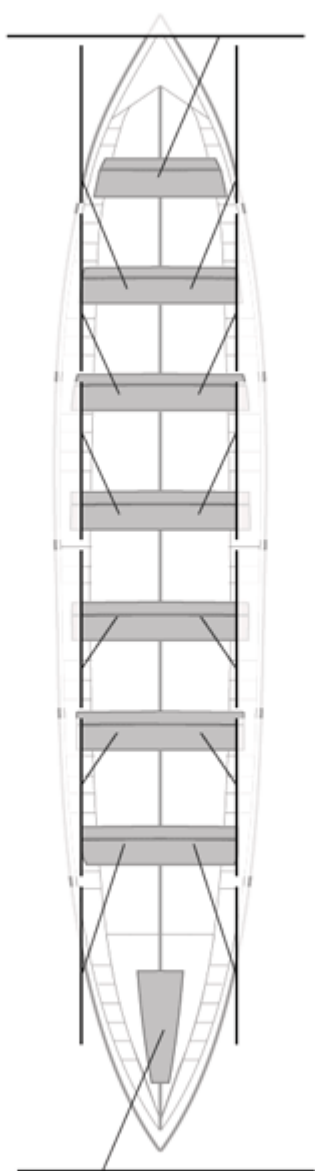

22-07-2006 / IV Bandera Outon Xunqueiriña - Puntuable

	Club	Tiempo	A favor	%	Puntos
10	LAREDO	21:35,01	00:54,32	104.38%	3

Entrenador

Delegado

LAREDO

Image not found or type unknown

Image not found or type unknown

Firma y sello

Image not found or type unknown

Suplentes

Canteranos:0

Propios: 0

No propios: 0