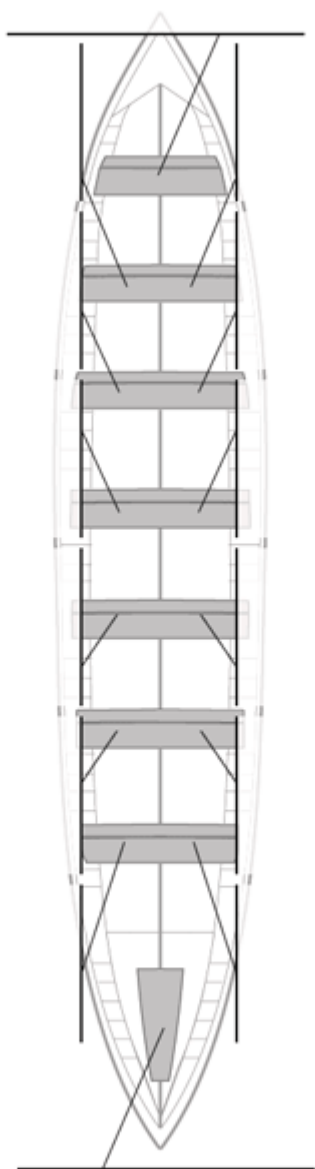

Club	Tiempo	A favor	%	Puntos
7	MECOS MONDARIZ	20:21,31	00:20,34	101.69%	6

Entrenador

Delegado

MECOS MONDARIZ

Image not found or type unknown

Image not found or type unknown

Firma y sello

Image not found or type unknown

Suplentes

Canteranos:0

Propios: 0

No propios: 0