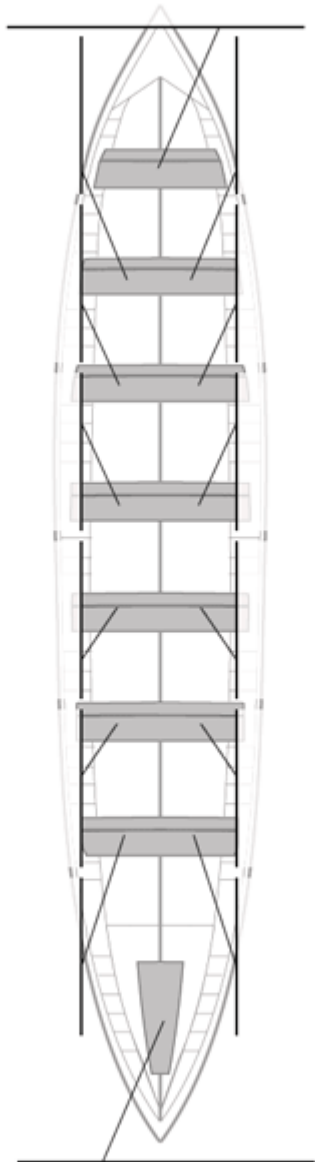

Club	Tiempo	A favor	%	Puntos
3	MECOS MONDARIZ	20:36,10	00:20,34	101.67%	10

Image not found or type unknown

Entrenador

Image not found or type unknown

Delegado

Image not found or type unknown

MECOS MONDARIZ

Firma y sello

Suplentes

Canteranos:0

Propios: 0

No propios: 0