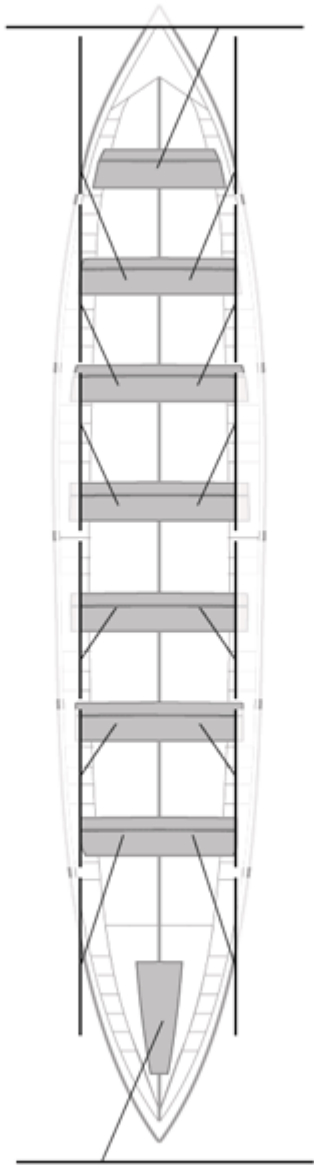

Club	Tiempo	A favor	%	Puntos
3	MECOS MONDARIZ	20:30,54	00:09,08	100.74%	10

Entrenador

Delegado

MECOS MONDARIZ

Image not found or type unknown

Image not found or type unknown

Firma y sello

Image not found or type unknown

Suplentes

Canteranos:0

Propios: 0

No propios: 0