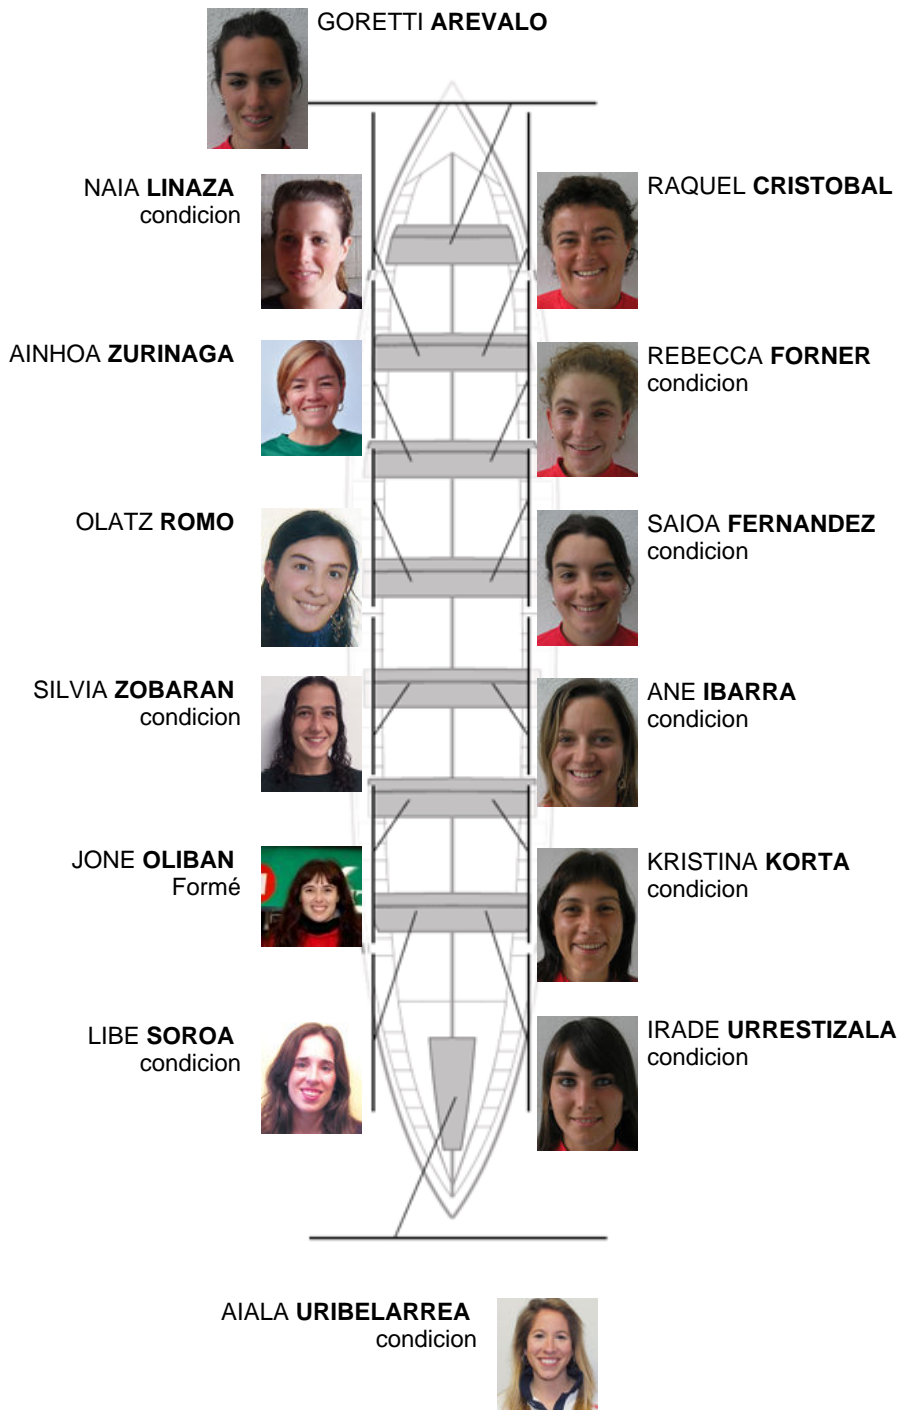

	Club	Temp	Dif	%	Points
3	BIZKAIA	12:41,67	00:22.78	103.08%	2

Image not found or type unknown

Coach

Image not found or type unknown

Delegue

Firma y sello

Supleánts

Ratón
MATX
BREGGA

Non propre

Formé: 1
Prope: 13
Non propre: